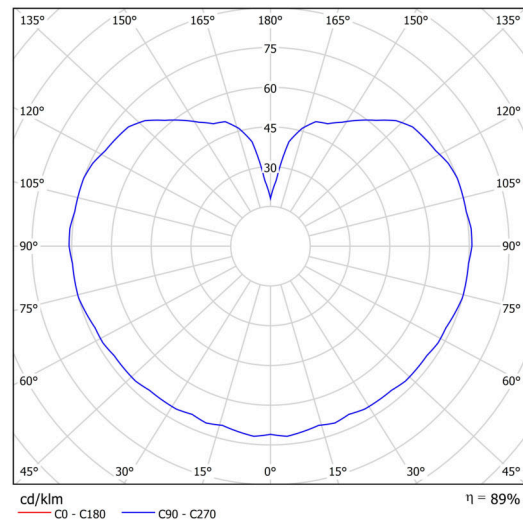

Technical

Types of luminaires	Dimmable
Mounting type	Suspended - rod
Base material	steel
Shade material	three-layer glass TRIPLEX OPAL
Base color	black Ral9005
Shade color	white
Holding the shade	steel holder
Mounting location	ceiling
Width	400 mm
Length	400 mm
Height	400 mm
Diameter	Ø 400 mm
Hinge length	400 mm
mounting holes (diameter)	3xØ5mm
Cable entrance	2xØ16mm
Energy Class	D
Impact strength	IK01
Operating temperature	from -20°C to +30°C

Luminous

Lum. flux of luminaire	7610 lm
Lum. flux of light source	8650 lm
Luminaire efficacy	146 lm/W
Temperature	4000 K
Rated life time LED L80/B10	100000 hours
CRI	Ra80
MacAdam	3
Blue light hazard	Risk group 0