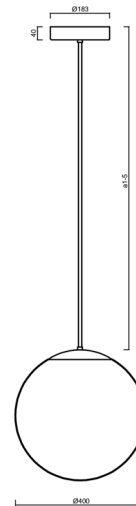

ADRIA P3 HP

LED-5L08E850Z11/096/a2 C DALI 4K#

WWW.OSMONT.CZ

ADRIA P3 HP

Product code: ADR62516

Type: LED-5L08E850Z11/096/a2 C DALI 4K#

Short description of the luminaire: Black colour | pendant high-power LED light DALI | TRIPLEX OPAL hand blown glass shade | rod pendant 40 cm |

Technical

Types of luminaires	Dimmable
Mounting type	Suspended - rod
Base material	steel
Shade material	three-layer glass TRIPLEX OPAL
Base color	black Ral9005
Shade color	white
Holding the shade	steel holder
Mounting location	ceiling
Width	400 mm
Length	400 mm
Height	400 mm
Diameter	Ø 400 mm
Hinge length	400 mm
mounting holes (diameter)	3xØ5mm
Cable entrance	2xØ16mm
Energy Class	D
Impact strength	IK01
Operating temperature	from -20°C to +30°C

Eulum data for calculation programs are available at

Logistic

EAN	8591728058401
Weight NTTO	6.05 Kg
Weight BTTO	7.15 Kg
Number of cartons	2 pcs
Package volume	0.081 m ³
Package 1 width	0.405 m
Package 1 length	0.405 m
Package 1 height	0.41 m
Warranty*	60 months

*The warranty for the batteries is valid for 12 months from the date of purchase.

Installation dimensions:

Additional assortment:

Lampshade

Product code	Name	Color	Description	Picture	Drawing
20040	096	white	příslušenství		