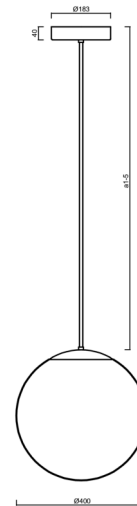

ADRIA P3 HP

LED-5L08E850Z11/096/a1 C DALI 4K#

WWW.OSMONT.CZ

ADRIA P3 HP

Product code: ADR62515

Type: LED-5L08E850Z11/096/a1 C DALI 4K#

Short description of the luminaire: Black colour | pendant high-power LED light DALI | TRIPLEX OPAL hand blown glass shade | rod pendant 20 cm |

Technical

Types of luminaires	Dimmable
Mounting type	Suspended - rod
Base material	steel
Shade material	three-layer glass TRIPLEX OPAL
Base color	black Ral9005
Shade color	white
Holding the shade	steel holder
Mounting location	ceiling
Width	400 mm
Length	400 mm
Height	400 mm
Diameter	Ø 400 mm
Hinge length	200 mm
mounting holes (diameter)	3xØ5mm
Cable entrance	2xØ16mm
Energy Class	D
Impact strength	IK01
Operating temperature	from -20°C to +30°C

Eulum data for calculation programs are available at

Logistic

EAN	8591728058395
Weight NTTO	6 Kg
Weight BTTO	7.1 Kg
Number of cartons	2 pcs
Package volume	0.081 m ³
Package 1 width	0.405 m
Package 1 length	0.405 m
Package 1 height	0.41 m
Warranty*	60 months

*The warranty for the batteries is valid for 12 months from the date of purchase.

Installation dimensions:

Additional assortment:

Lampshade

Product code	Name	Color	Description	Picture	Drawing
20040	096	white	příslušenství		