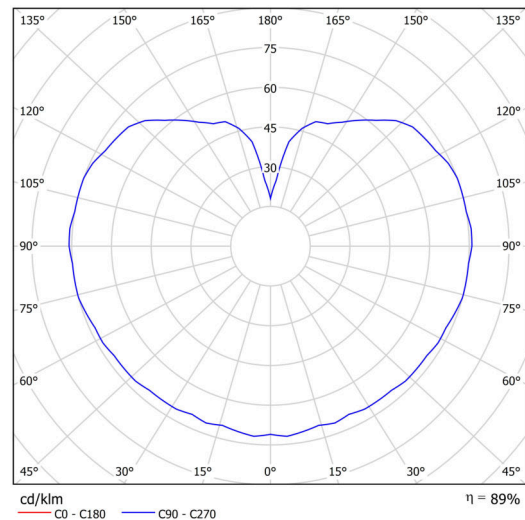

Luminous

Lum. flux of luminaire	7610 lm
Lum. flux of light source	8650 lm
Luminaire efficacy	146 lm/W
Temperature	4000 K
Rated life time LED L80/B10	100000 hours
CRI	Ra80
MacAdam	3
Blue light hazard	Risk group 0