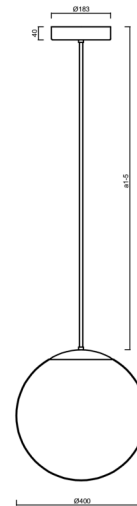

ADRIA P3 HP

LED-5L08E850Z11/096/a2 C 4K#

WWW.OSMONT.CZ

ADRIA P3 HP

Product code: ADR62511

Type: LED-5L08E850Z11/096/a2 C 4K#

Short description of the luminaire: Black colour | pendant high-power LED light ON/OFF | TRIPLEX OPAL hand blown glass shade | rod pendant 40 cm |

Technical

Types of luminaires	Classic on/off
Mounting type	Suspended - rod
Base material	steel
Shade material	three-layer glass TRIPLEX OPAL
Base color	black Ral9005
Shade color	white
Holding the shade	steel holder
Mounting location	ceiling
Width	400 mm
Length	400 mm
Height	400 mm
Diameter	Ø 400 mm
Hinge length	400 mm
mounting holes (diameter)	3xØ5mm
Cable entrance	2xØ16mm
Energy Class	D
Impact strength	IK01
Operating temperature	from -20°C to +30°C

Eulum data for calculation programs are available at

Logistic

EAN	8591728058357
Weight NTTO	6.05 Kg
Weight BTTO	7.15 Kg
Number of cartons	2 pcs
Package volume	0.081 m ³
Package 1 width	0.405 m
Package 1 length	0.405 m
Package 1 height	0.41 m
Warranty*	60 months

*The warranty for the batteries is valid for 12 months from the date of purchase.

Installation dimensions:

Additional assortment:

Lampshade

Product code	Name	Color	Description	Picture	Drawing
20040	096	white	příslušenství		