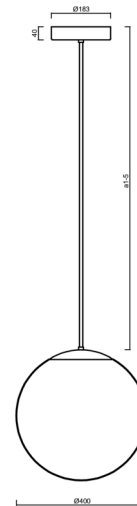

ADRIA P3 HP

LED-5L08E850Z11/096/a5 B 4K#

WWW.OSMONT.CZ

ADRIA P3 HP

Product code: ADR62504

Type: LED-5L08E850Z11/096/a5 B 4K#

Short description of the luminaire: White colour | pendant high-power LED light ON/OFF | TRIPLEX OPAL hand blown glass shade | rod pendant 100 cm |

Technical

Types of luminaires	Classic on/off
Mounting type	Suspended - rod
Base material	steel
Shade material	three-layer glass TRIPLEX OPAL
Base color	white Ral9003
Shade color	white
Holding the shade	steel holder
Mounting location	ceiling
Width	400 mm
Length	400 mm
Height	400 mm
Diameter	Ø 400 mm
Hinge length	1000 mm
mounting holes (diameter)	3xØ5mm
Cable entrance	2xØ16mm
Energy Class	D
Impact strength	IK01
Operating temperature	from -20°C to +30°C

Eulum data for calculation programs are available at

Logistic

EAN	8591728058289
Weight NTTO	6.2 Kg
Weight BTTO	7.3 Kg
Number of cartons	2 pcs
Package volume	0.081 m ³
Package 1 width	0.405 m
Package 1 length	0.405 m
Package 1 height	0.41 m
Warranty*	60 months

*The warranty for the batteries is valid for 12 months from the date of purchase.

Installation dimensions:

Additional assortment:

Lampshade

Product code	Name	Color	Description	Picture	Drawing
20040	096	white	příslušenství	