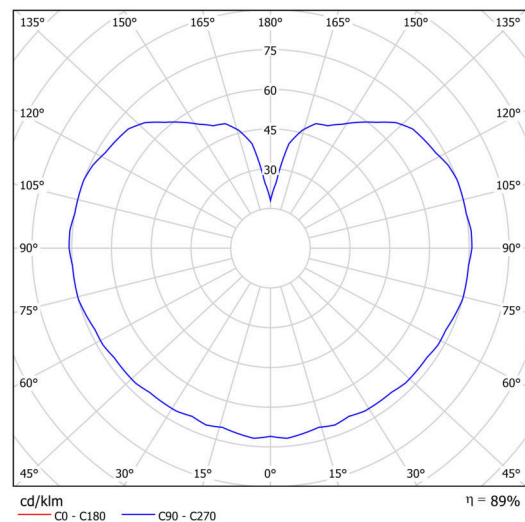

Technical

Types of luminaires	Classic on/off
Mounting type	Suspended - rod
Base material	steel
Shade material	three-layer glass TRIPLEX OPAL
Base color	white Ral9003
Shade color	white
Holding the shade	steel holder
Mounting location	ceiling
Width	400 mm
Length	400 mm
Height	400 mm
Diameter	Ø 400 mm
Hinge length	1000 mm
mounting holes (diameter)	3xØ5mm
Cable entrance	2xØ16mm
Energy Class	D
Impact strength	IK01
Operating temperature	from -20°C to +30°C

Luminous

Lum. flux of luminaire	7610 lm
Lum. flux of light source	8650 lm
Luminaire efficacy	146 lm/W
Temperature	4000 K
Rated life time LED L80/B10	100000 hours
CRI	Ra80
MacAdam	3
Blue light hazard	Risk group 0