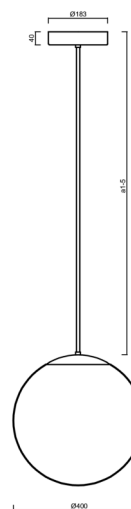

ADRIA P3 HP

LED-5L08E850Z11/096/a4 B 4K#

WWW.OSMONT.CZ

ADRIA P3 HP

Product code: ADR62503

Type: LED-5L08E850Z11/096/a4 B 4K#

Short description of the luminaire: White colour | pendant high-power LED light ON/OFF | TRIPLEX OPAL hand blown glass shade | rod pendant 80 cm |

Technical

Types of luminaires	Classic on/off
Mounting type	Suspended - rod
Base material	steel
Shade material	three-layer glass TRIPLEX OPAL
Base color	white Ral9003
Shade color	white
Holding the shade	steel holder
Mounting location	ceiling
Width	400 mm
Length	400 mm
Height	400 mm
Diameter	Ø 400 mm
Hinge length	800 mm
mounting holes (diameter)	3xØ5mm
Cable entrance	2xØ16mm
Energy Class	D
Impact strength	IK01
Operating temperature	from -20°C to +30°C

Eulum data for calculation programs are available at

Logistic

EAN	8591728058272
Weight NTTO	6.15 Kg
Weight BTTO	7.25 Kg
Number of cartons	2 pcs
Package volume	0.081 m ³
Package 1 width	0.405 m
Package 1 length	0.405 m
Package 1 height	0.41 m
Warranty*	60 months

*The warranty for the batteries is valid for 12 months from the date of purchase.

Installation dimensions:

Additional assortment:

Lampshade

Product code	Name	Color	Description	Picture	Drawing
20040	096	white	příslušenství		