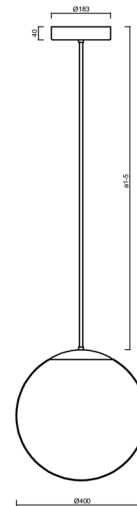

ADRIA P3 HP

LED-5L08E850Z11/096/a2 B 4K#

WWW.OSMONT.CZ

ADRIA P3 HP

Product code: ADR62501

Type: LED-5L08E850Z11/096/a2 B 4K#

Short description of the luminaire: White colour | pendant high-power LED light ON/OFF | TRIPLEX OPAL hand blown glass shade | rod pendant 40 cm |

Technical

Types of luminaires	Classic on/off
Mounting type	Suspended - rod
Base material	steel
Shade material	three-layer glass TRIPLEX OPAL
Base color	white Ral9003
Shade color	white
Holding the shade	steel holder
Mounting location	ceiling
Width	400 mm
Length	400 mm
Height	400 mm
Diameter	Ø 400 mm
Hinge length	400 mm
mounting holes (diameter)	3xØ5mm
Cable entrance	2xØ16mm
Energy Class	D
Impact strength	IK01
Operating temperature	from -20°C to +30°C

Eulum data for calculation programs are available at

Logistic

EAN	8591728058258
Weight NTTO	6.05 Kg
Weight BTTO	7.15 Kg
Number of cartons	2 pcs
Package volume	0.081 m ³
Package 1 width	0.405 m
Package 1 length	0.405 m
Package 1 height	0.41 m
Warranty*	60 months

*The warranty for the batteries is valid for 12 months from the date of purchase.

Installation dimensions:

Additional assortment:

Lampshade

Product code	Name	Color	Description	Picture	Drawing
20040	096	white	příslušenství		