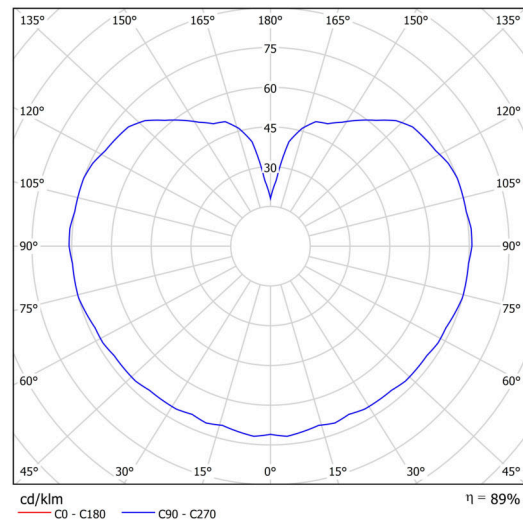

Technical

Types of luminaires	Classic on/off
Mounting type	Suspended - rod
Base material	steel
Shade material	three-layer glass TRIPLEX OPAL
Base color	white Ral9003
Shade color	white
Holding the shade	steel holder
Mounting location	ceiling
Width	400 mm
Length	400 mm
Height	400 mm
Diameter	Ø 400 mm
Hinge length	400 mm
mounting holes (diameter)	3xØ5mm
Cable entrance	2xØ16mm
Energy Class	D
Impact strength	IK01
Operating temperature	from -20°C to +30°C

Luminous

Lum. flux of luminaire	7610 lm
Lum. flux of light source	8650 lm
Luminaire efficacy	146 lm/W
Temperature	4000 K
Rated life time LED L80/B10	100000 hours
CRI	Ra80
MacAdam	3
Blue light hazard	Risk group 0