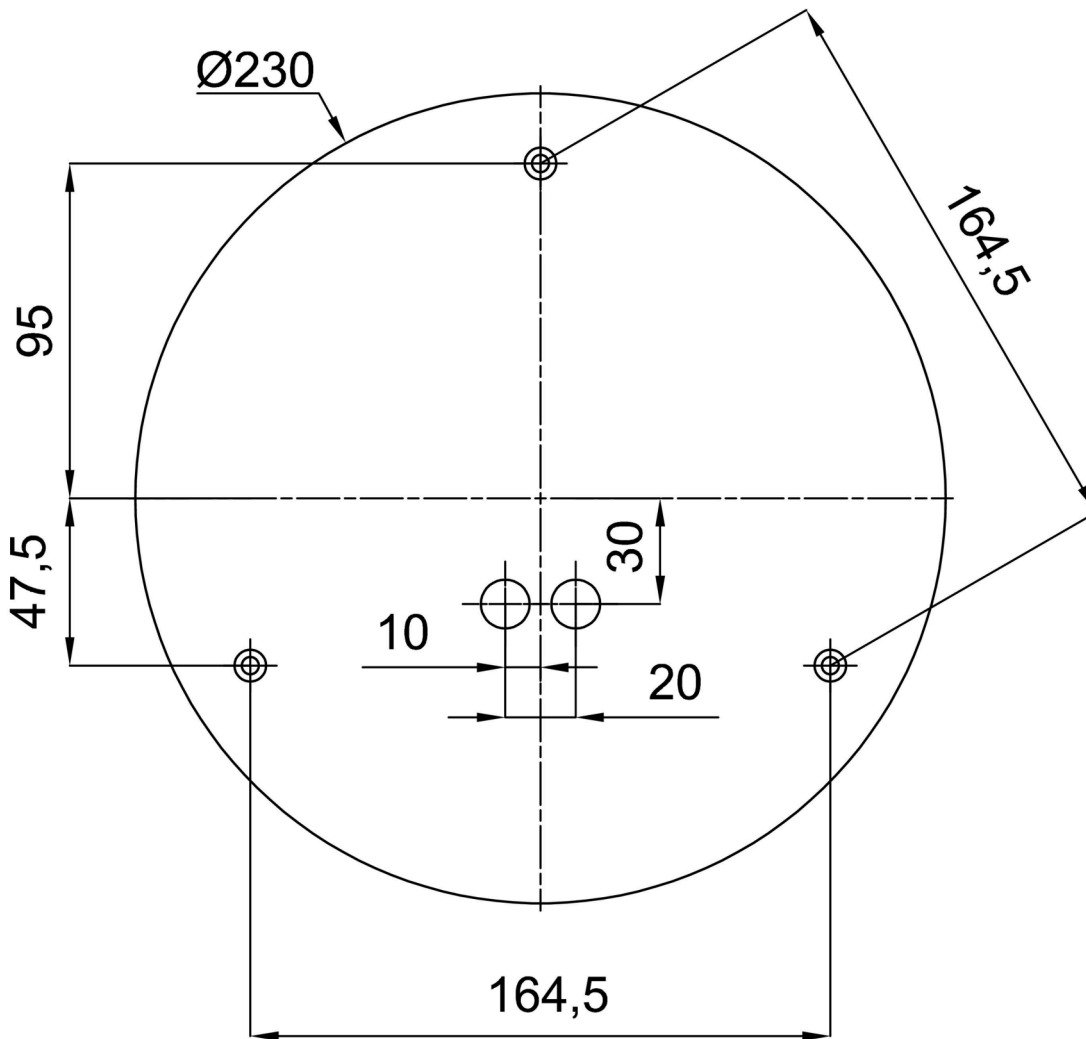

Logistic

EAN	8591728146696
Weight NTTO	6.2 Kg
Weight BTTO	7.3 Kg
Number of cartons	2 pcs
Package volume	0.081 m³
Package 1 width	0.405 m
Package 1 length	0.405 m
Package 1 height	0.41 m
Warranty*	60 months

*The warranty for the batteries is valid for 12 months from the date of purchase.

Installation dimensions: