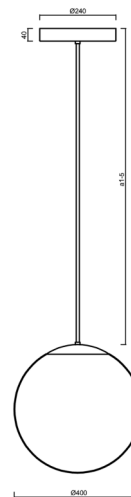

## ADRIA P3 HP

LED-5L08E850Z11/096/a5 NK3HST NB 3K#

[WWW.OSMONT.CZ](http://WWW.OSMONT.CZ)

# ADRIA P3 HP

Product code: ADR62314

Type: LED-5L08E850Z11/096/a5 NK3HST NB 3K#

Short description of the luminaire: Stainless steel brushed | pendant high-power LED light with emergency backup combined (with Self-test) | TRIPLEX OPAL hand blown glass shade| rod pendant 100 cm |

## Technical

Types of luminaires	Emergency combined SELFTEST
Mounting type	Suspended - rod
Base material	stainless steel steel
Shade material	three-layer glass TRIPLEX OPAL
Base color	brushed stainless steel
Shade color	white
Holding the shade	steel holder
Mounting location	ceiling
Width	400 mm
Length	400 mm
Height	400 mm
Hinge length	1000 mm
mounting holes (diameter)	3xØ5mm
Cable entrance	2xØ16mm
Energy Class	D
Impact strength	IK01
Operating temperature	from -20°C to +30°C