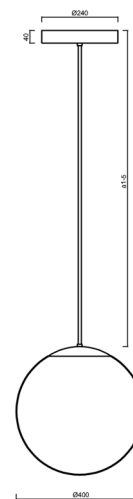

ADRIA P3 HP

LED-5L08E850Z11/096/a1 NK3HST MS 3K#

WWW.OSMONT.CZ

ADRIA P3 HP

Product code: ADR62300

Type: LED-5L08E850Z11/096/a1 NK3HST MS 3K#

Short description of the luminaire: Brass polished | pendant high-power LED light with emergency backup combined (with Self-test) | TRIPLEX OPAL hand blown glass shade| rod pendant 20 cm |

Technical

Types of luminaires	Emergency combined SELFTEST
Mounting type	Suspended - rod
Base material	brass
Shade material	three-layer glass TRIPLEX OPAL
Base color	polished brass
Shade color	white
Holding the shade	steel holder
Mounting location	ceiling
Width	400 mm
Length	400 mm
Height	400 mm
Hinge length	200 mm
mounting holes (diameter)	3xØ5mm
Cable entrance	2xØ16mm
Energy Class	D
Impact strength	IK01
Operating temperature	from -20°C to +30°C

Eulum data for calculation programs are available at www.osmont.cz.

Logistic

EAN	8591728146559
Weight NTTO	6 Kg
Weight BTTO	7.1 Kg
Number of cartons	2 pcs
Package volume	0.081 m ³
Package 1 width	0.405 m
Package 1 length	0.405 m
Package 1 height	0.41 m
Warranty*	60 months

*The warranty for the batteries is valid for 12 months from the date of purchase.

Installation dimensions:

Additional assortment:

Lampshade

Product code	Name	Color	Description	Picture	Drawing
20040	096	white	příslušenství		