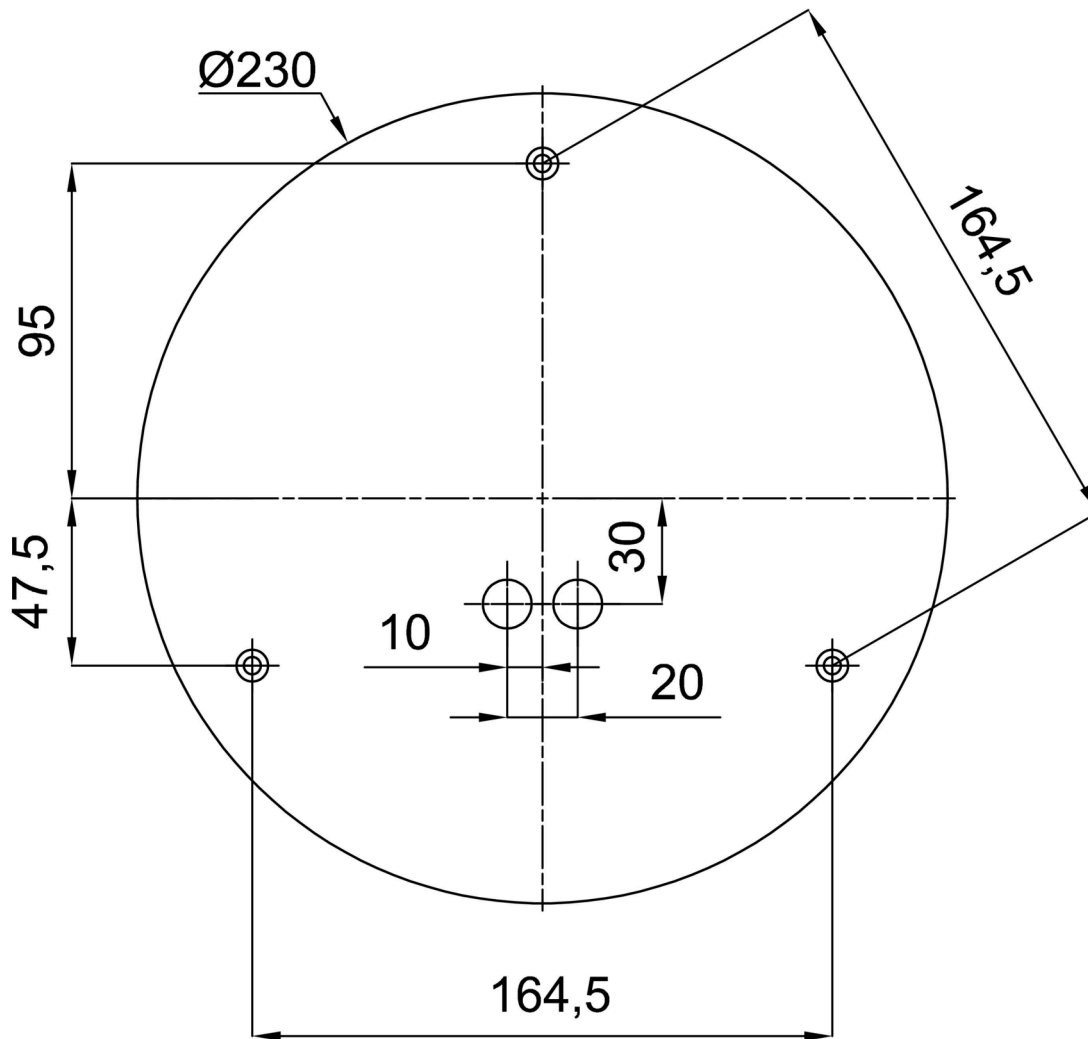

Technical

Types of luminaires	Emergency combined SELFTEST
Mounting type	Suspended - rod
Base material	brass
Shade material	three-layer glass TRIPLEX OPAL
Base color	polished brass
Shade color	white
Holding the shade	steel holder
Mounting location	ceiling
Width	400 mm
Length	400 mm
Height	400 mm
Hinge length	200 mm
mounting holes (diameter)	3xØ5mm
Cable entrance	2xØ16mm
Energy Class	D
Impact strength	IK01
Operating temperature	from -20°C to +30°C

Electric

Power consumption	52 W
Ingress Protection	IP40
Socket	LED modul
Battery type	LiFePO4
Emergency time	3 hours
SELFTEST	yes
terminal block	snap terminal block

Luminous

Lum. flux of luminaire	7300 lm
Lum. flux of light source	8290 lm
Lum. flux of light source in emergency mode	200 lm
Temperature	3000 K
Rated life time LED L80/B10	100000 hours
CRI	Ra80
MacAdam	3
Blue light hazard	Risk group 0

Eulum data for calculation programs are available at www.osmont.cz.

Logistic

EAN	8591728146559
Weight NTTO	6 Kg
Weight BTTO	7.1 Kg
Number of cartons	2 pcs
Package volume	0.081 m ³
Package 1 width	0.405 m
Package 1 length	0.405 m
Package 1 height	0.41 m
Warranty*	60 months

*The warranty for the batteries is valid for 12 months from the date of purchase.

Installation dimensions:

Additional assortment:

Lampshade

Product code	Name	Color	Description	Picture	Drawing
20040	096	white	příslušenství		