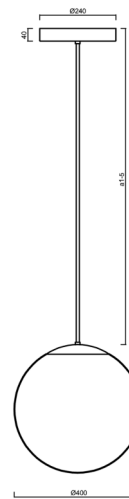

ADRIA P3 HP

LED-5L08E850Z11/096/a2 NK3HST C 3K#

WWW.OSMONT.CZ

ADRIA P3 HP

Product code: ADR62296

Type: LED-5L08E850Z11/096/a2 NK3HST C 3K#

Short description of the luminaire: Black colour | pendant high-power LED light with emergency backup combined (with Self-test) | TRIPLEX OPAL hand blown glass shade| rod pendant 40 cm |

Technical

Types of luminaires	Emergency combined SELFTEST
Mounting type	Suspended - rod
Base material	steel
Shade material	three-layer glass TRIPLEX OPAL
Base color	black Ral9005
Shade color	white
Holding the shade	steel holder
Mounting location	ceiling
Width	400 mm
Length	400 mm
Height	400 mm
Hinge length	400 mm
mounting holes (diameter)	3xØ5mm
Cable entrance	2xØ16mm
Energy Class	D
Impact strength	IK01
Operating temperature	from -20°C to +30°C

Eulum data for calculation programs are available at www.osmont.cz.

Logistic

EAN	8591728146511
Weight NTTO	6.05 Kg
Weight BTTO	7.15 Kg
Number of cartons	2 pcs
Package volume	0.081 m ³
Package 1 width	0.405 m
Package 1 length	0.405 m
Package 1 height	0.41 m
Warranty*	60 months

*The warranty for the batteries is valid for 12 months from the date of purchase.

Installation dimensions:

Additional assortment:

Lampshade

Product code	Name	Color	Description	Picture	Drawing
20040	096	white	příslušenství		