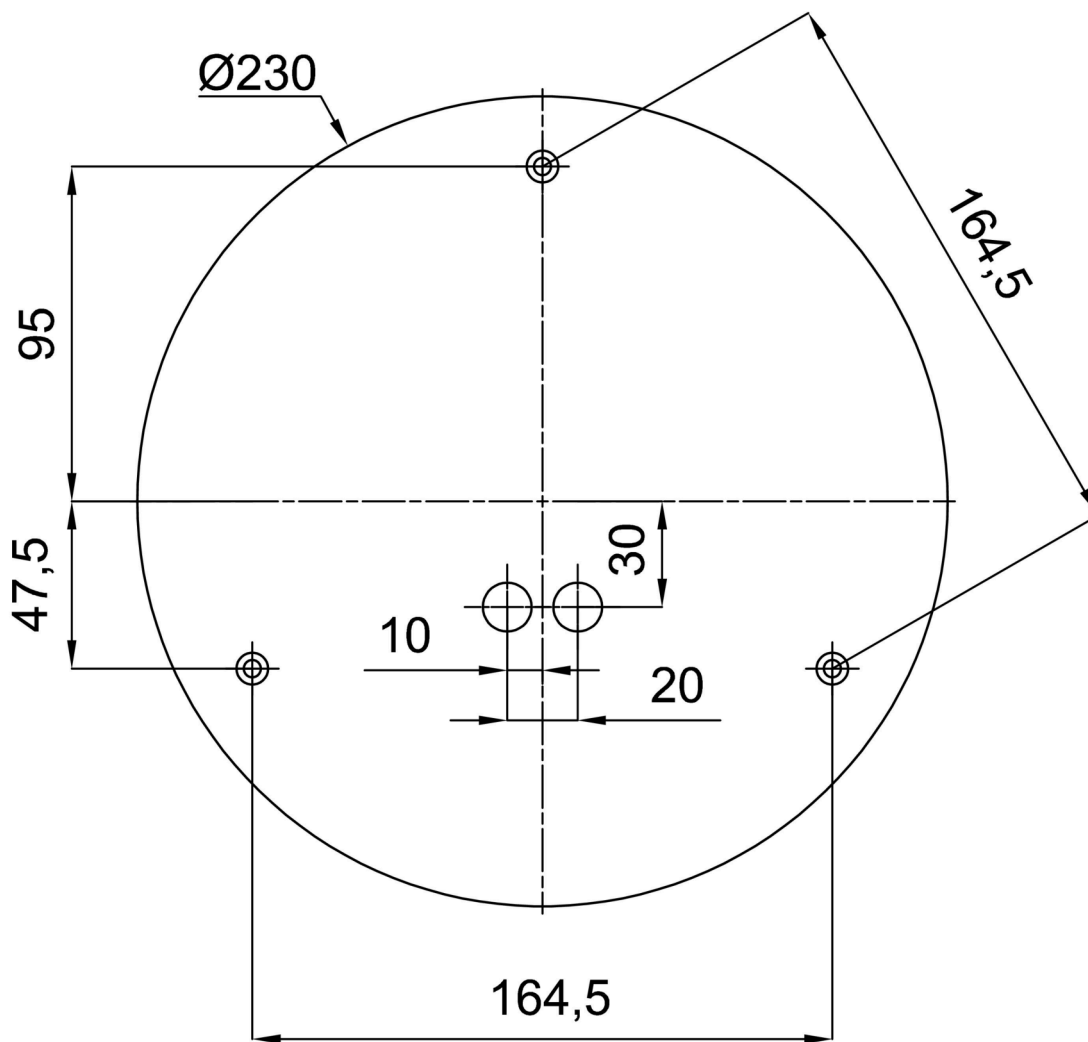

Technical

Types of luminaires	Emergency combined SELFTEST
Mounting type	Suspended - rod
Base material	steel
Shade material	three-layer glass TRIPLEX OPAL
Base color	black Ral9005
Shade color	white
Holding the shade	steel holder
Mounting location	ceiling
Width	400 mm
Length	400 mm
Height	400 mm
Hinge length	400 mm
mounting holes (diameter)	3xØ5mm
Cable entrance	2xØ16mm
Energy Class	D
Impact strength	IK01
Operating temperature	from -20°C to +30°C

Eulum data for calculation programs are available at www.osmont.cz.

Logistic

EAN	8591728146511
Weight NTTO	6.05 Kg
Weight BTTO	7.15 Kg
Number of cartons	2 pcs
Package volume	0.081 m ³
Package 1 width	0.405 m
Package 1 length	0.405 m
Package 1 height	0.41 m
Warranty*	60 months

*The warranty for the batteries is valid for 12 months from the date of purchase.

Installation dimensions:

Additional assortment:

Lampshade

Product code	Name	Color	Description	Picture	Drawing
20040	096	white	příslušenství		