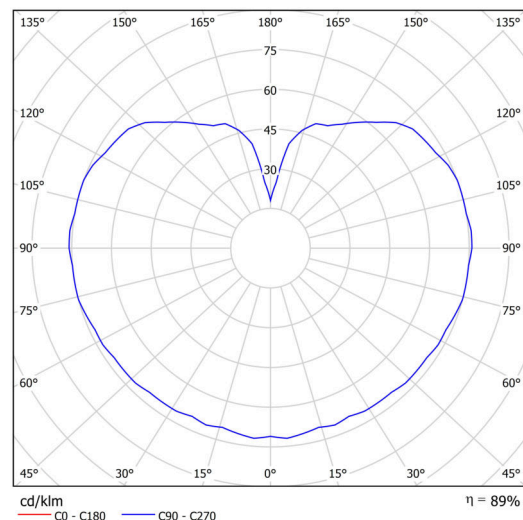

Luminous

Lum. flux of luminaire	7300 lm
Lum. flux of light source	8290 lm
Lum. flux of light source in emergency mode	200 lm
Temperature	3000 K
Rated life time LED L80/B10	100000 hours
CRI	Ra80
MacAdam	3
Blue light hazard	Risk group 0

Eulum data for calculation programs are available at www.osmont.cz.