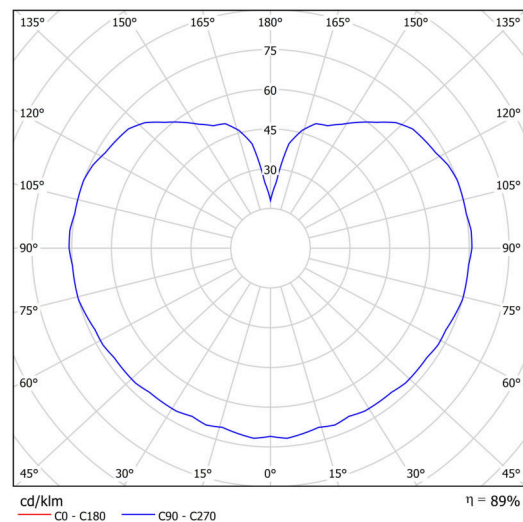

## Technical

Types of luminaires	Dimmable
Mounting type	Suspended - rod
Base material	stainless steel steel
Shade material	three-layer glass TRIPLEX OPAL
Base color	brushed stainless steel
Shade color	white
Holding the shade	steel holder
Mounting location	ceiling
Width	400 mm
Length	400 mm
Height	400 mm
Diameter	Ø 400 mm
Hinge length	1000 mm
mounting holes (diameter)	3xØ5mm
Cable entrance	2xØ16mm
Energy Class	D
Impact strength	IK01
Operating temperature	from -20°C to +30°C

## Luminous

Lum. flux of luminaire	7300 lm
Lum. flux of light source	8290 lm
Luminaire efficacy	140 lm/W
Temperature	3000 K
Rated life time LED L80/B10	100000 hours
CRI	Ra80
MacAdam	3
Blue light hazard	Risk group 0