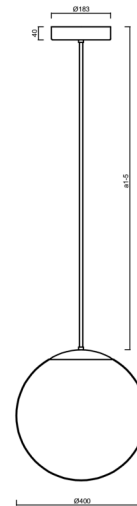

## **ADRIA P3 HP**

---

LED-5L08E850Z11/096/a5 NB DALI 3K#

[WWW.OSMONT.CZ](http://WWW.OSMONT.CZ)

# ADRIA P3 HP

Product code: ADR62049

Type: LED-5L08E850Z11/096/a5 NB DALI 3K#

Short description of the luminaire: Stainless steel brushed | pendant high-power LED light DALI | TRIPLEX OPAL hand blown glass shade | rod pendant 100 cm |

## Technical

Types of luminaires	Dimmable
Mounting type	Suspended - rod
Base material	stainless steel steel
Shade material	three-layer glass TRIPLEX OPAL
Base color	brushed stainless steel
Shade color	white
Holding the shade	steel holder
Mounting location	ceiling
Width	400 mm
Length	400 mm
Height	400 mm
Diameter	Ø 400 mm
Hinge length	1000 mm
mounting holes (diameter)	3xØ5mm
Cable entrance	2xØ16mm
Energy Class	D
Impact strength	IK01
Operating temperature	from -20°C to +30°C

## Lampshade

Product code	Name	Color	Description	Picture	Drawing
20040	096	white	příslušenství		