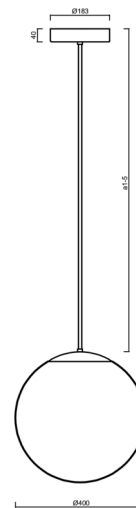

ADRIA P3 HP

LED-5L08E850Z11/096/a2 NB 3K#

WWW.OSMONT.CZ

ADRIA P3 HP

Product code: ADR62041

Type: LED-5L08E850Z11/096/a2 NB 3K#

Short description of the luminaire: Stainless steel brushed | pendant high-power LED light ON/OFF | TRIPLEX OPAL hand blown glass shade| rod pendant 40 cm |

Technical

Types of luminaires	Classic on/off
Mounting type	Suspended - rod
Base material	stainless steel steel
Shade material	three-layer glass TRIPLEX OPAL
Base color	brushed stainless steel
Shade color	white
Holding the shade	steel holder
Mounting location	ceiling
Width	400 mm
Length	400 mm
Height	400 mm
Diameter	Ø 400 mm
Hinge length	400 mm
mounting holes (diameter)	3xØ5mm
Cable entrance	2xØ16mm
Energy Class	D
Impact strength	IK01
Operating temperature	from -20°C to +30°C

Eulum data for calculation programs are available at

Logistic

EAN	8591728056551
Weight NTTO	6.05 Kg
Weight BTTO	7.15 Kg
Number of cartons	2 pcs
Package volume	0.081 m ³
Package 1 width	0.405 m
Package 1 length	0.405 m
Package 1 height	0.41 m
Warranty*	60 months

*The warranty for the batteries is valid for 12 months from the date of purchase.

Installation dimensions:

Additional assortment:

Lampshade

Product code	Name	Color	Description	Picture	Drawing
20040	096	white	příslušenství		