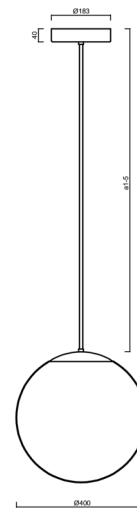

## ADRIA P3 HP

LED-5L08E850Z11/096/a5 MS 3K#

[WWW.OSMONT.CZ](http://WWW.OSMONT.CZ)

# ADRIA P3 HP

Product code: ADR62024

Type: LED-5L08E850Z11/096/a5 MS 3K#

Short description of the luminaire: Brass polished | pendant high-power LED light ON/OFF | TRIPLEX OPAL hand blown glass shade | rod pendant 100 cm |

## Technical

Types of luminaires	Classic on/off
Mounting type	Suspended - rod
Base material	brass
Shade material	three-layer glass TRIPLEX OPAL
Base color	polished brass
Shade color	white
Holding the shade	steel holder
Mounting location	ceiling
Width	400 mm
Length	400 mm
Height	400 mm
Diameter	Ø 400 mm
Hinge length	1000 mm
mounting holes (diameter)	3xØ5mm
Cable entrance	2xØ16mm
Energy Class	D
Impact strength	IK01
Operating temperature	from -20°C to +30°C

## Lampshade

Product code	Name	Color	Description	Picture	Drawing
20040	096	white	příslušenství		