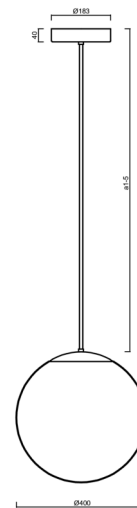

ADRIA P3 HP

LED-5L08E850Z11/096/a2 MS 3K#

WWW.OSMONT.CZ

ADRIA P3 HP

Product code: ADR62021

Type: LED-5L08E850Z11/096/a2 MS 3K#

Short description of the luminaire: Brass polished | pendant high-power LED light ON/OFF | TRIPLEX OPAL hand blown glass shade | rod pendant 40 cm |

Technical

| | |
|---------------------------|--------------------------------|
| Types of luminaires | Classic on/off |
| Mounting type | Suspended - rod |
| Base material | brass |
| Shade material | three-layer glass TRIPLEX OPAL |
| Base color | polished brass |
| Shade color | white |
| Holding the shade | steel holder |
| Mounting location | ceiling |
| Width | 400 mm |
| Length | 400 mm |
| Height | 400 mm |
| Diameter | Ø 400 mm |
| Hinge length | 400 mm |
| mounting holes (diameter) | 3xØ5mm |
| Cable entrance | 2xØ16mm |
| Energy Class | D |
| Impact strength | IK01 |
| Operating temperature | from -20°C to +30°C |

Eulum data for calculation programs are available at

Logistic

| | |
|-------------------|----------------------|
| EAN | 8591728056353 |
| Weight NTTO | 6.05 Kg |
| Weight BTTO | 7.15 Kg |
| Number of cartons | 2 pcs |
| Package volume | 0.081 m ³ |
| Package 1 width | 0.405 m |
| Package 1 length | 0.405 m |
| Package 1 height | 0.41 m |
| Warranty* | 60 months |