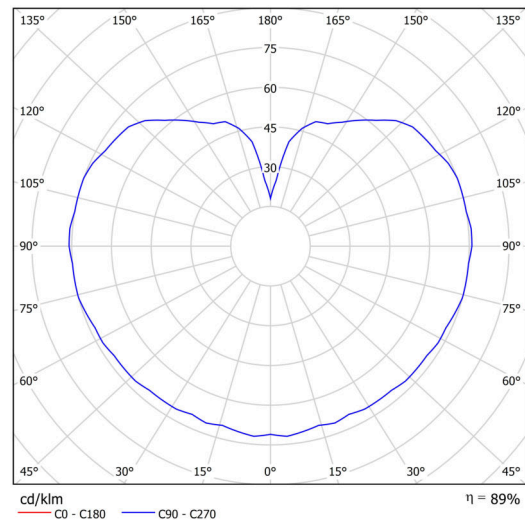

Luminous

Lum. flux of luminaire	7300 lm
Lum. flux of light source	8290 lm
Luminaire efficacy	140 lm/W
Temperature	3000 K
Rated life time LED L80/B10	100000 hours
CRI	Ra80
MacAdam	3
Blue light hazard	Risk group 0