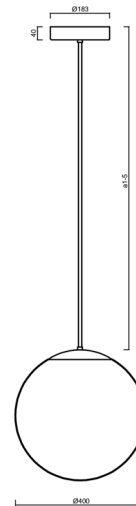

## **ADRIA P3 HP**

---

LED-5L08E850Z11/096/a2 C 3K#

[WWW.OSMONT.CZ](http://WWW.OSMONT.CZ)

# ADRIA P3 HP

Product code: ADR62011

Type: LED-5L08E850Z11/096/a2 C 3K#

Short description of the luminaire: Black colour | pendant high-power LED light ON/OFF | TRIPLEX OPAL hand blown glass shade | rod pendant 40 cm |

## Technical

Types of luminaires	Classic on/off
Mounting type	Suspended - rod
Base material	steel
Shade material	three-layer glass TRIPLEX OPAL
Base color	black Ral9005
Shade color	white
Holding the shade	steel holder
Mounting location	ceiling
Width	400 mm
Length	400 mm
Height	400 mm
Diameter	Ø 400 mm
Hinge length	400 mm
mounting holes (diameter)	3xØ5mm
Cable entrance	2xØ16mm
Energy Class	D
Impact strength	IK01
Operating temperature	from -20°C to +30°C