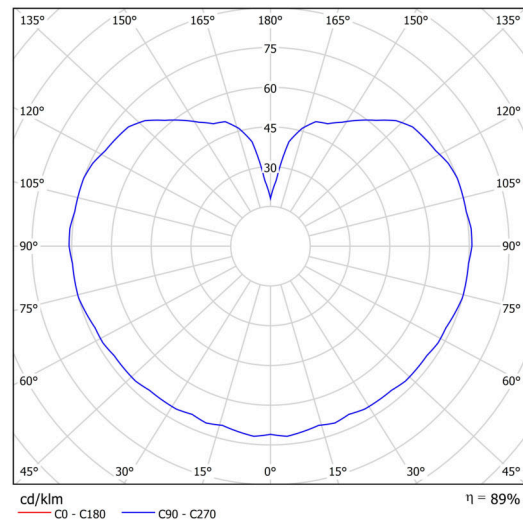

Luminous

Lum. flux of luminaire	7300 lm
Lum. flux of light source	8290 lm
Luminaire efficacy	140 lm/W
Temperature	3000 K
Rated life time LED L80/B10	100000 hours
CRI	Ra80
MacAdam	3
Blue light hazard	Risk group 0