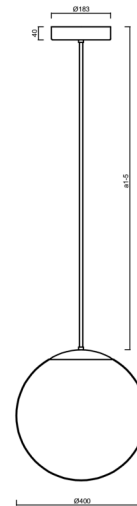

ADRIA P3 HP

LED-5L08E850Z11/096/a1 C 3K#

WWW.OSMONT.CZ

ADRIA P3 HP

Product code: ADR62010

Type: LED-5L08E850Z11/096/a1 C 3K#

Short description of the luminaire: Black colour | pendant high-power LED light ON/OFF | TRIPLEX OPAL hand blown glass shade | rod pendant 20 cm |

Technical

Types of luminaires	Classic on/off
Mounting type	Suspended - rod
Base material	steel
Shade material	three-layer glass TRIPLEX OPAL
Base color	black Ral9005
Shade color	white
Holding the shade	steel holder
Mounting location	ceiling
Width	400 mm
Length	400 mm
Height	400 mm
Diameter	Ø 400 mm
Hinge length	200 mm
mounting holes (diameter)	3xØ5mm
Cable entrance	2xØ16mm
Energy Class	D
Impact strength	IK01
Operating temperature	from -20°C to +30°C

Eulum data for calculation programs are available at

Logistic

EAN	8591728056247
Weight NTTO	6 Kg
Weight BTTO	7.1 Kg
Number of cartons	2 pcs
Package volume	0.081 m ³
Package 1 width	0.405 m
Package 1 length	0.405 m
Package 1 height	0.41 m
Warranty*	60 months

*The warranty for the batteries is valid for 12 months from the date of purchase.

Installation dimensions:

Additional assortment:

Lampshade

Product code	Name	Color	Description	Picture	Drawing
20040	096	white	příslušenství		