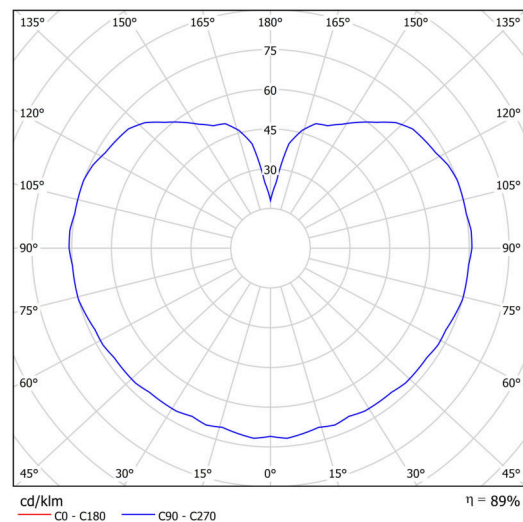

Technical

Types of luminaires	Classic on/off
Mounting type	Suspended - rod
Base material	steel
Shade material	three-layer glass TRIPLEX OPAL
Base color	black Ral9005
Shade color	white
Holding the shade	steel holder
Mounting location	ceiling
Width	400 mm
Length	400 mm
Height	400 mm
Diameter	Ø 400 mm
Hinge length	200 mm
mounting holes (diameter)	3xØ5mm
Cable entrance	2xØ16mm
Energy Class	D
Impact strength	IK01
Operating temperature	from -20°C to +30°C

Luminous

Lum. flux of luminaire	7300 lm
Lum. flux of light source	8290 lm
Luminaire efficacy	140 lm/W
Temperature	3000 K
Rated life time LED L80/B10	100000 hours
CRI	Ra80
MacAdam	3
Blue light hazard	Risk group 0