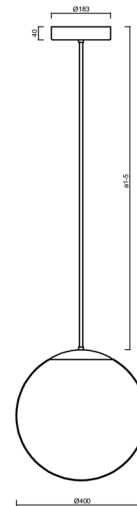

ADRIA P3 HP

LED-5L08E850Z11/096/a1 B 3K#

WWW.OSMONT.CZ

ADRIA P3 HP

Product code: ADR62000

Type: LED-5L08E850Z11/096/a1 B 3K#

Short description of the luminaire: White colour | pendant high-power LED light ON/OFF | TRIPLEX OPAL hand blown glass shade | rod pendant 20 cm |

Technical

Types of luminaires	Classic on/off
Mounting type	Suspended - rod
Base material	steel
Shade material	three-layer glass TRIPLEX OPAL
Base color	white Ral9003
Shade color	white
Holding the shade	steel holder
Mounting location	ceiling
Width	400 mm
Length	400 mm
Height	400 mm
Diameter	Ø 400 mm
Hinge length	200 mm
mounting holes (diameter)	3xØ5mm
Cable entrance	2xØ16mm
Energy Class	D
Impact strength	IK01
Operating temperature	from -20°C to +30°C

Eulum data for calculation programs are available at

Logistic

EAN	8591728056148
Weight NTTO	6 Kg
Weight BTTO	7.1 Kg
Number of cartons	2 pcs
Package volume	0.081 m ³
Package 1 width	0.405 m
Package 1 length	0.405 m
Package 1 height	0.41 m
Warranty*	60 months

*The warranty for the batteries is valid for 12 months from the date of purchase.

Installation dimensions:

Additional assortment:

Lampshade

Product code	Name	Color	Description	Picture	Drawing
20040	096	white	příslušenství		