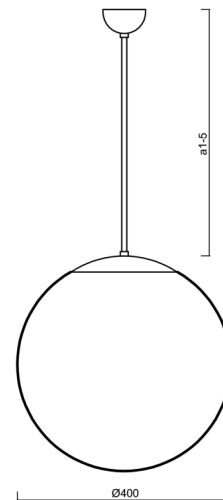

# ADRIA P3

Product code: ADR68823

Type: LED-5L06E600Z11/096/a4/NK1W NB 4K#

Short description of the luminaire: Stainless brushed pendant LED light with emergency unit combined with TRIPLEX OPAL glass shade.

## Technical

Types of luminaires	Emergency combined
Mounting type	Suspended - rod
Base material	stainless steel steel
Shade material	three-layer glass TRIPLEX OPAL
Base color	brushed stainless steel
Shade color	white
Holding the shade	folding system
Mounting location	ceiling
Width	400 mm
Length	400 mm
Height	400 mm
Diameter	ø 400 mm
Hinge length	800 mm
mounting holes (diameter)	none
Installation wire (diameter)	none
Energy Class	D
Impact strength	IK01
Operating temperature	from 0°C to +30°C

#### Lampshade

Product code	Name	Color	Description	Picture	Drawing
20040	096	white		