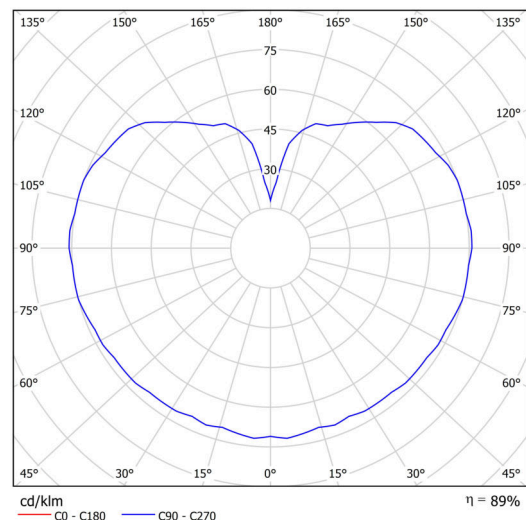

Luminous

Lum. flux of luminaire	4070 lm
Lum. flux of light source	4630 lm
Lum. flux of light source in emergency mode	170 lm
Luminaire efficacy	150 lm/W
Temperature	4000 K
Rated life time LED L80/B10	100000 hours
CRI	Ra80