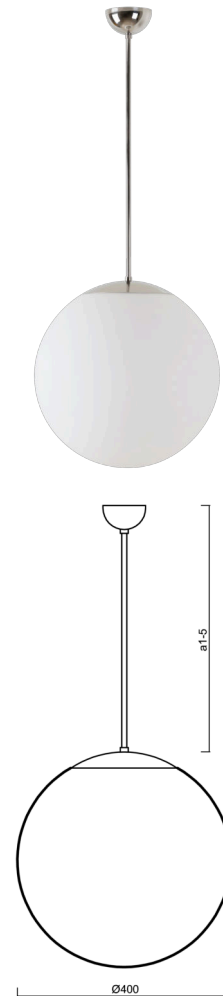

ADRIA P3

Product code: ADR68815

Type: LED-5L06E600Z11/096/a1/NK1W NL 4K#

Short description of the luminaire: Stainless polished pendant LED light with emergency unit combined with TRIPLEX OPAL glass shade.

Technical

Types of luminaires	Emergency combined
Mounting type	Suspended - rod
Base material	stainless steel steel
Shade material	three-layer glass TRIPLEX OPAL
Base color	polished stainless steel
Shade color	white
Holding the shade	folding system
Mounting location	ceiling
Width	400 mm
Length	400 mm
Height	400 mm
Diameter	ø 400 mm
Hinge length	200 mm
mounting holes (diameter)	none
Installation wire (diameter)	none
Energy Class	D
Impact strength	IK01
Operating temperature	from 0°C to +30°C

Electric

Power consumption	27 W
Ingress Protection	IP40
Socket	LED modul
Battery type	LiFePO4
Emergency time	1 hours
terminal block	none
Automatic circuit breaker type B10A	23 pcs
Automatic circuit breaker type B16A	36 pcs
Automatic circuit breaker type C10A	40 pcs
Automatic circuit breaker type C16A	64 pcs

Luminous

Lum. flux of luminaire	4070 lm
Lum. flux of light source	4630 lm
Lum. flux of light source in emergency mode	170 lm
Luminaire efficacy	150 lm/W
Temperature	4000 K
Rated life time LED L80/B10	100000 hours
CRI	Ra80