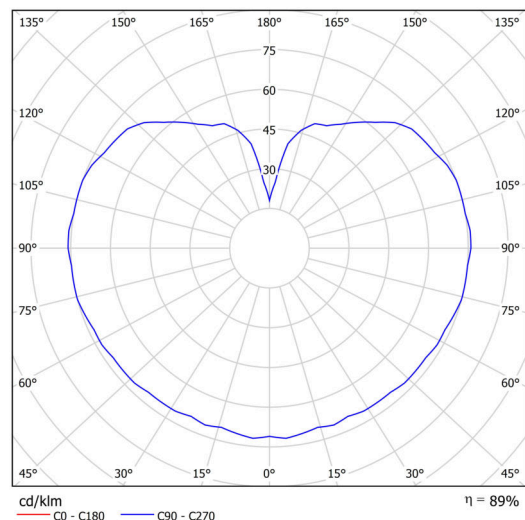

ADRIA P3

Product code: ADR68815

Type: LED-5L06E600Z11/096/a1/NK1W NL 4K#

Short description of the luminaire: Stainless polished pendant LED light with emergency unit combined with TRIPLEX OPAL glass shade.

Technical

Types of luminaires	Emergency combined
Mounting type	Suspended - rod
Base material	stainless steel steel
Shade material	three-layer glass TRIPLEX OPAL
Base color	polished stainless steel
Shade color	white
Holding the shade	folding system
Mounting location	ceiling
Width	400 mm
Length	400 mm
Height	400 mm
Diameter	ø 400 mm
Hinge length	200 mm
mounting holes (diameter)	none
Installation wire (diameter)	none
Energy Class	D
Impact strength	IK01
Operating temperature	from 0°C to +30°C

Electric

Power consumption	27 W
Ingress Protection	IP40
Socket	LED modul
Battery type	LiFePO4
Emergency time	1 hours
terminal block	none
Automatic circuit breaker type B10A	23 pcs
Automatic circuit breaker type B16A	36 pcs
Automatic circuit breaker type C10A	40 pcs
Automatic circuit breaker type C16A	64 pcs

Luminous

Lum. flux of luminaire	4070 lm
Lum. flux of light source	4630 lm
Lum. flux of light source in emergency mode	170 lm
Luminaire efficacy	150 lm/W
Temperature	4000 K
Rated life time LED L80/B10	100000 hours
CRI	Ra80