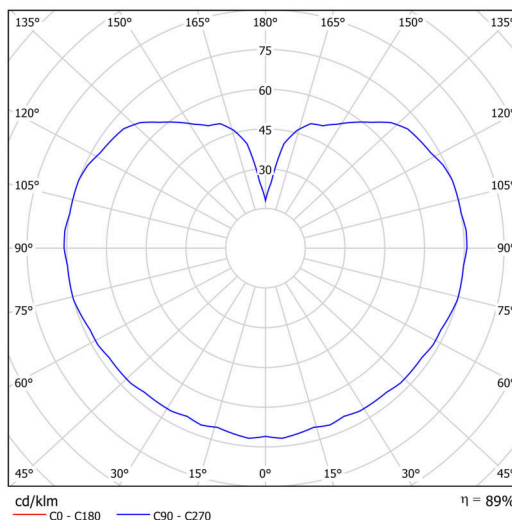

ADRIA P3

Product code: ADR68807

Type: LED-5L06E600Z11/096/a3/NK1W C 4K#

Short description of the luminaire: Black pendant LED light with emergency unit combined with TRIPLEX OPAL glass shade.

Technical

Types of luminaires	Emergency combined
Mounting type	Suspended - rod
Base material	steel
Shade material	three-layer glass TRIPLEX OPAL
Base color	black Ral9005
Shade color	white
Holding the shade	folding system
Mounting location	ceiling
Width	400 mm
Length	400 mm
Height	400 mm
Diameter	ø 400 mm
Hinge length	600 mm
mounting holes (diameter)	none
Installation wire (diameter)	none
Energy Class	D
Impact strength	IK01
Operating temperature	from 0°C to +30°C

Electric

Power consumption	27 W
Ingress Protection	IP40
Socket	LED modul
Battery type	LiFePO4
Emergency time	1 hours
terminal block	none
Automatic circuit breaker type B10A	23 pcs
Automatic circuit breaker type B16A	36 pcs
Automatic circuit breaker type C10A	40 pcs
Automatic circuit breaker type C16A	64 pcs

Luminous

Lum. flux of luminaire	4070 lm
Lum. flux of light source	4630 lm
Lum. flux of light source in emergency mode	170 lm
Luminaire efficacy	150 lm/W
Temperature	4000 K
Rated life time LED L80/B10	100000 hours
CRI	Ra80
MacAdam	3