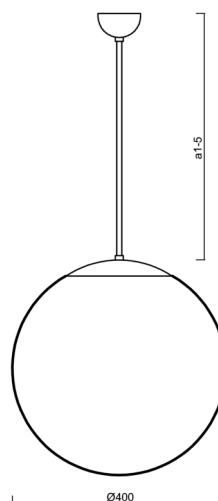

ADRIA P3

Product code: ADR68807

Type: LED-5L06E600Z11/096/a3/NK1W C 4K#

Short description of the luminaire: Black pendant LED light with emergency unit combined with TRIPLEX OPAL glass shade.

Technical

Types of luminaires	Emergency combined
Mounting type	Suspended - rod
Base material	steel
Shade material	three-layer glass TRIPLEX OPAL
Base color	black Ral9005
Shade color	white
Holding the shade	folding system
Mounting location	ceiling
Width	400 mm
Length	400 mm
Height	400 mm
Diameter	ø 400 mm
Hinge length	600 mm
mounting holes (diameter)	none
Installation wire (diameter)	none
Energy Class	D
Impact strength	IK01
Operating temperature	from 0°C to +30°C

Electric

Power consumption	27 W
Ingress Protection	IP40
Socket	LED modul
Battery type	LiFePO4
Emergency time	1 hours
terminal block	none
Automatic circuit breaker type B10A	23 pcs
Automatic circuit breaker type B16A	36 pcs
Automatic circuit breaker type C10A	40 pcs
Automatic circuit breaker type C16A	64 pcs

Luminous

Lum. flux of luminaire	4070 lm
Lum. flux of light source	4630 lm
Lum. flux of light source in emergency mode	170 lm
Luminaire efficacy	150 lm/W
Temperature	4000 K
Rated life time LED L80/B10	100000 hours
CRI	Ra80
MacAdam	3