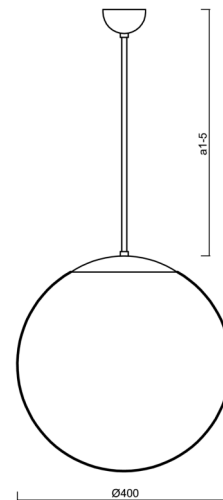

# ADRIA P3

Product code: ADR68322

Type: LED-5L06E600Z11/096/a3/NK1W NB 3K#

Short description of the luminaire: Stainless brushed pendant LED light with emergency unit combined with TRIPLEX OPAL glass shade.

## Technical

|                              |                                |
|------------------------------|--------------------------------|
| Types of luminaires          | Emergency combined             |
| Mounting type                | Suspended - rod                |
| Base material                | stainless steel steel          |
| Shade material               | three-layer glass TRIPLEX OPAL |
| Base color                   | brushed stainless steel        |
| Shade color                  | white                          |
| Holding the shade            | folding system                 |
| Mounting location            | ceiling                        |
| Width                        | 400 mm                         |
| Length                       | 400 mm                         |
| Height                       | 400 mm                         |
| Diameter                     | ø 400 mm                       |
| Hinge length                 | 600 mm                         |
| mounting holes (diameter)    | none                           |
| Installation wire (diameter) | none                           |
| Energy Class                 | D                              |
| Impact strength              | IK01                           |
| Operating temperature        | from 0°C to +30°C              |

#### Lampshade

| Product code | Name | Color | Description | Picture   | Drawing |
|--------------|------|-------|-------------|---|---------|
| 20040        | 096  | white |             |  |         |