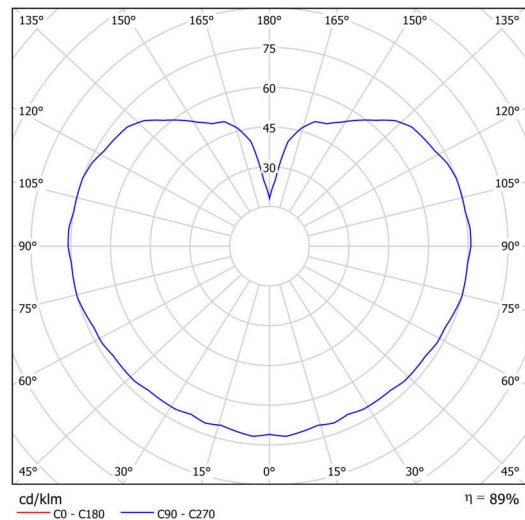

Luminous

Lum. flux of luminaire	3910 lm
Lum. flux of light source	4440 lm
Lum. flux of light source in emergency mode	170 lm
Luminaire efficacy	144 lm/W
Temperature	3000 K
Rated life time LED L80/B10	100000 hours
CRI	Ra80