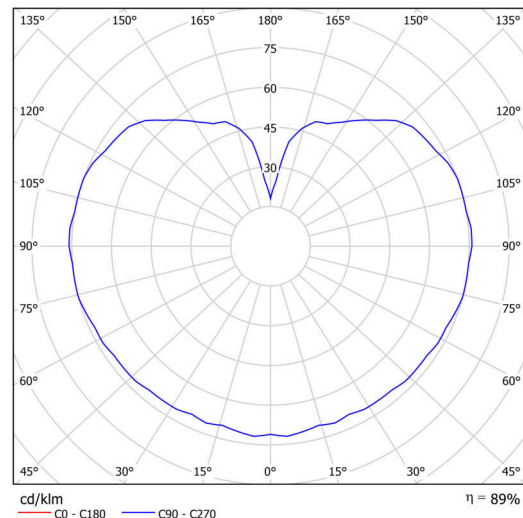

Luminous

Lum. flux of luminaire	4070 lm
Lum. flux of light source	4630 lm
Lum. flux of light source in emergency mode	200 lm
Temperature	4000 K
Rated life time LED L80/B10	100000 hours
CRI	Ra80
MacAdam	3
Blue light hazard	Risk group 0

Eulum data for calculation programs are available at www.osmont.cz.