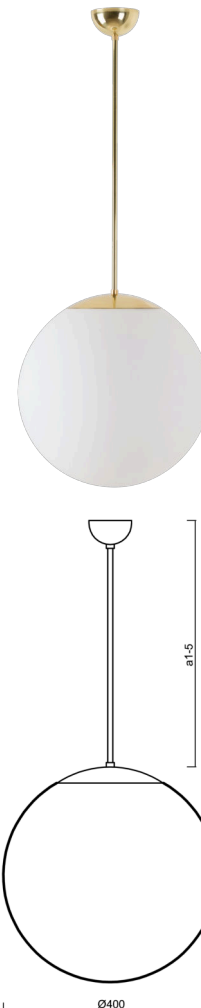

## ADRIA P3

---

LED-5L06E600Z11/096/a4 NK3HST MS 4K#

[WWW.OSMONT.CZ](http://WWW.OSMONT.CZ)

# ADRIA P3

Product code: ADR62753

Type: LED-5L06E600Z11/096/a4 NK3HST MS 4K#

Short description of the luminaire: Brass polished | pendant LED light with emergency backup combined ( with Self-test) | TRIPLEX OPAL hand blown glass shade| rod pendant 80 cm |

## Technical

|                           |                                |
|---------------------------|--------------------------------|
| Types of luminaires       | Emergency combined SELFTEST    |
| Mounting type             | Suspended - rod                |
| Base material             | brass                          |
| Shade material            | three-layer glass TRIPLEX OPAL |
| Base color                | polished brass                 |
| Shade color               | white                          |
| Holding the shade         | folding system                 |
| Mounting location         | ceiling                        |
| Width                     | 400 mm                         |
| Length                    | 400 mm                         |
| Height                    | 400 mm                         |
| Hinge length              | 800 mm                         |
| mounting holes (diameter) | none                           |
| Cable entrance            | none                           |
| Energy Class              | D                              |
| Impact strength           | IK01                           |
| Operating temperature     | from -20°C to +30°C            |