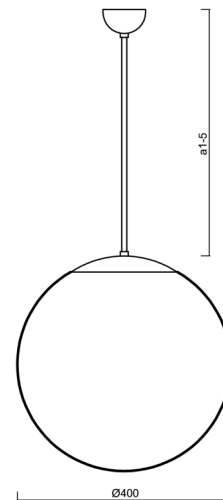

ADRIA P3

LED-5L06E600Z11/096/a4 NK3HST C 3K#

WWW.OSMONT.CZ

ADRIA P3

Product code: ADR62248

Type: LED-5L06E600Z11/096/a4 NK3HST C 3K#

Short description of the luminaire: Black colour | pendant LED light with emergency backup combined (with Self-test) | TRIPLEX OPAL hand blown glass shade| rod pendant 80 cm |

Technical

| | |
|---------------------------|--------------------------------|
| Types of luminaires | Emergency combined SELFTEST |
| Mounting type | Suspended - rod |
| Base material | steel |
| Shade material | three-layer glass TRIPLEX OPAL |
| Base color | black Ral9005 |
| Shade color | white |
| Holding the shade | folding system |
| Mounting location | ceiling |
| Width | 400 mm |
| Length | 400 mm |
| Height | 400 mm |
| Hinge length | 800 mm |
| mounting holes (diameter) | none |
| Cable entrance | none |
| Energy Class | D |
| Impact strength | IK01 |
| Operating temperature | from -20°C to +30°C |