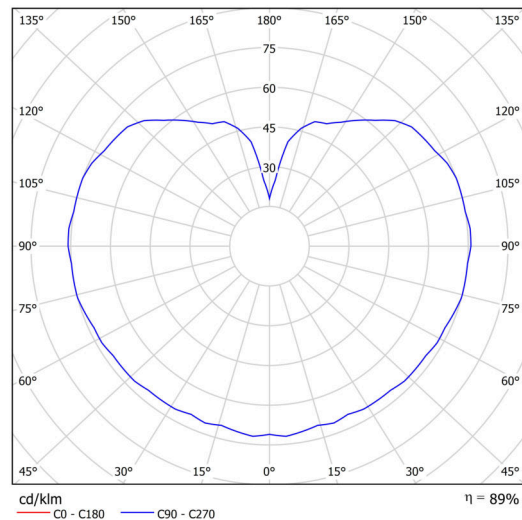

Luminous

Lum. flux of luminaire	3910 lm
Lum. flux of light source	4440 lm
Lum. flux of light source in emergency mode	200 lm
Temperature	3000 K
Rated life time LED L80/B10	100000 hours
CRI	Ra80
MacAdam	3
Blue light hazard	Risk group 0