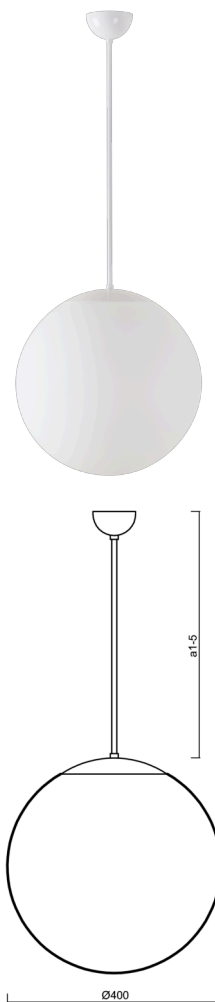

ADRIA P3

LED-5L06E600Z11/096/a4 NK3HST B 3K#

WWW.OSMONT.CZ

ADRIA P3

Product code: ADR62243

Type: LED-5L06E600Z11/096/a4 NK3HST B 3K#

Short description of the luminaire: White colour | pendant LED light with emergency backup combined (with Self-test) | TRIPLEX OPAL hand blown glass shade| rod pendant 80 cm |

Technical

Types of luminaires	Emergency combined SELFTEST
Mounting type	Suspended - rod
Base material	steel
Shade material	three-layer glass TRIPLEX OPAL
Base color	white Ra19003
Shade color	white
Holding the shade	folding system
Mounting location	ceiling
Width	400 mm
Length	400 mm
Height	400 mm
Hinge length	800 mm
mounting holes (diameter)	none
Cable entrance	none
Energy Class	D
Impact strength	IK01
Operating temperature	from -20°C to +30°C