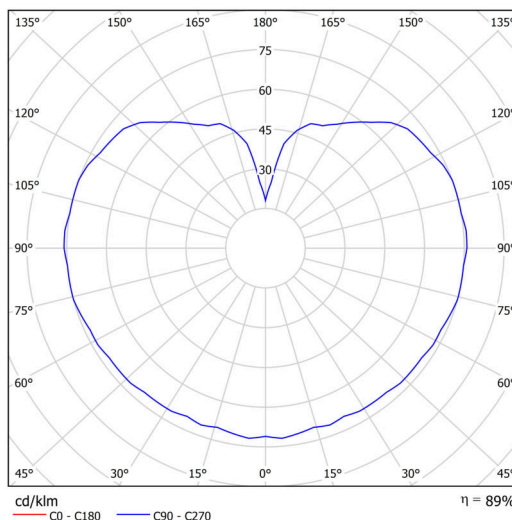

Luminous

Lum. flux of luminaire	3910 lm
Lum. flux of light source	4440 lm
Lum. flux of light source in emergency mode	200 lm
Temperature	3000 K
Rated life time LED L80/B10	100000 hours
CRI	Ra80
MacAdam	3
Blue light hazard	Risk group 0

Eulum data for calculation programs are available at www.osmont.cz.