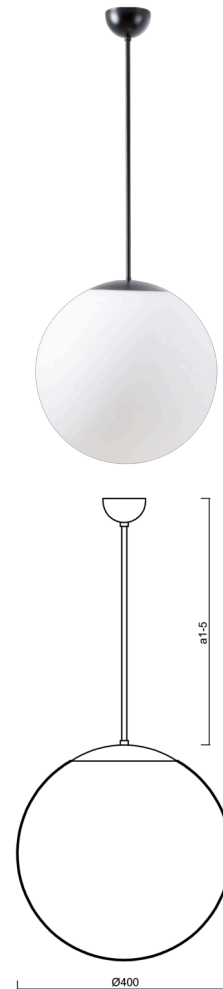

ADRIA P3

Product code: ADR61785

Type: LED-5L06E600Z11/096/a1 C 4K#

Short description of the luminaire: Black pendant LED light ON/OFF with TRIPLEX OPAL glass shade.

Technical

Types of luminaires	Classic on/off
Mounting type	Suspended - rod
Base material	steel
Shade material	three-layer glass TRIPLEX OPAL
Base color	black Ral9005
Shade color	white
Holding the shade	steel holder
Mounting location	ceiling
Width	400 mm
Length	400 mm
Height	400 mm
Diameter	ø 400 mm
Hinge length	200 mm
mounting holes (diameter)	none
Installation wire (diameter)	none
Energy Class	D
Impact strength	IK01
Operating temperature	from -20°C to +30°C

Electric

Power consumption	27 W
Ingress Protection	IP40
Socket	LED modul
terminal block	none
Automatic circuit breaker type B10A	31 pcs
Automatic circuit breaker type B16A	50 pcs
Automatic circuit breaker type C10A	52 pcs
Automatic circuit breaker type C16A	85 pcs

Luminous

Lum. flux of luminaire	4070 lm
Lum. flux of light source	4630 lm
Luminaire efficacy	150 lm/W
Temperature	4000 K
Rated life time LED L80/B10	100000 hours
CRI	Ra80
MacAdam	3
Blue light hazard	Risk group 0

Eulum data for calculation programs are available at www.osmont.cz.