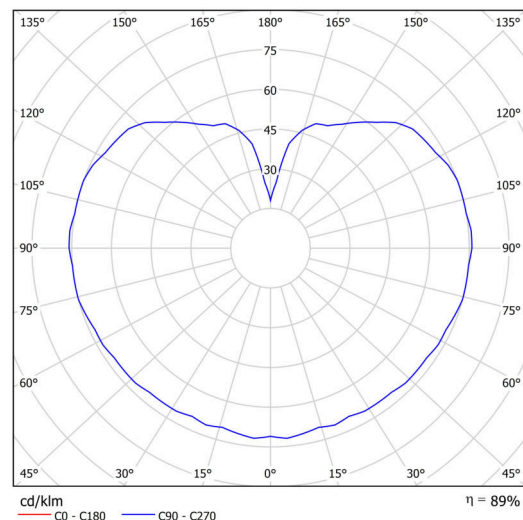

ADRIA P3

Product code: ADR61785

Type: LED-5L06E600Z11/096/a1 C 4K#

Short description of the luminaire: Black pendant LED light ON/OFF with TRIPLEX OPAL glass shade.

Technical

Types of luminaires	Classic on/off
Mounting type	Suspended - rod
Base material	steel
Shade material	three-layer glass TRIPLEX OPAL
Base color	black Ral9005
Shade color	white
Holding the shade	steel holder
Mounting location	ceiling
Width	400 mm
Length	400 mm
Height	400 mm
Diameter	ø 400 mm
Hinge length	200 mm
mounting holes (diameter)	none
Installation wire (diameter)	none
Energy Class	D
Impact strength	IK01
Operating temperature	from -20°C to +30°C

Electric

Power consumption	27 W
Ingress Protection	IP40
Socket	LED modul
terminal block	none
Automatic circuit breaker type B10A	31 pcs
Automatic circuit breaker type B16A	50 pcs
Automatic circuit breaker type C10A	52 pcs
Automatic circuit breaker type C16A	85 pcs

Luminous

Lum. flux of luminaire	4070 lm
Lum. flux of light source	4630 lm
Luminaire efficacy	150 lm/W
Temperature	4000 K
Rated life time LED L80/B10	100000 hours
CRI	Ra80
MacAdam	3
Blue light hazard	Risk group 0

Eulum data for calculation programs are available at www.osmont.cz.