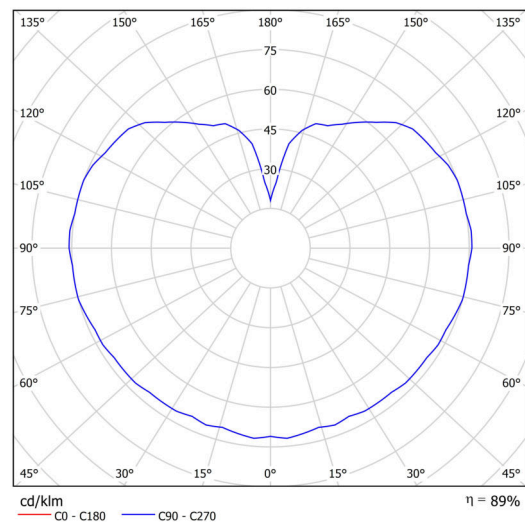

ADRIA P3

Product code: ADR60121

Type: LED-5L06E600Z11/096/a2 NB 3K#

Short description of the luminaire: Stainless brushed pendant LED light ON/OFF with TRIPLEX OPAL glass shade.

Technical

Types of luminaires	Classic on/off
Mounting type	Suspended - rod
Base material	stainless steel steel
Shade material	three-layer glass TRIPLEX OPAL
Base color	brushed stainless steel
Shade color	white
Holding the shade	steel holder
Mounting location	ceiling
Width	400 mm
Length	400 mm
Height	400 mm
Diameter	ø 400 mm
Hinge length	400 mm
mounting holes (diameter)	none
Installation wire (diameter)	none
Energy Class	D
Impact strength	IK01
Operating temperature	from -20°C to +30°C

Electric

Power consumption	27 W
Ingress Protection	IP40
Socket	LED modul
terminal block	none
Automatic circuit breaker type B10A	31 pcs
Automatic circuit breaker type B16A	50 pcs
Automatic circuit breaker type C10A	52 pcs
Automatic circuit breaker type C16A	85 pcs

Luminous

Lum. flux of luminaire	3910 lm
Lum. flux of light source	4440 lm
Luminaire efficacy	144 lm/W
Temperature	3000 K
Rated life time LED L80/B10	100000 hours
CRI	Ra80
MacAdam	3
Blue light hazard	Risk group 0

Eulum data for calculation programs are available at www.osmont.cz.