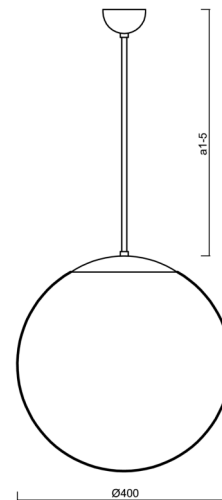

ADRIA P3

Product code: ADR60121

Type: LED-5L06E600Z11/096/a2 NB 3K#

Short description of the luminaire: Stainless brushed pendant LED light ON/OFF with TRIPLEX OPAL glass shade.

Technical

Types of luminaires	Classic on/off
Mounting type	Suspended - rod
Base material	stainless steel steel
Shade material	three-layer glass TRIPLEX OPAL
Base color	brushed stainless steel
Shade color	white
Holding the shade	steel holder
Mounting location	ceiling
Width	400 mm
Length	400 mm
Height	400 mm
Diameter	ø 400 mm
Hinge length	400 mm
mounting holes (diameter)	none
Installation wire (diameter)	none
Energy Class	D
Impact strength	IK01
Operating temperature	from -20°C to +30°C

Electric

Power consumption	27 W
Ingress Protection	IP40
Socket	LED modul
terminal block	none
Automatic circuit breaker type B10A	31 pcs
Automatic circuit breaker type B16A	50 pcs
Automatic circuit breaker type C10A	52 pcs
Automatic circuit breaker type C16A	85 pcs

Luminous

Lum. flux of luminaire	3910 lm
Lum. flux of light source	4440 lm
Luminaire efficacy	144 lm/W
Temperature	3000 K
Rated life time LED L80/B10	100000 hours
CRI	Ra80
MacAdam	3
Blue light hazard	Risk group 0

Eulum data for calculation programs are available at www.osmont.cz.