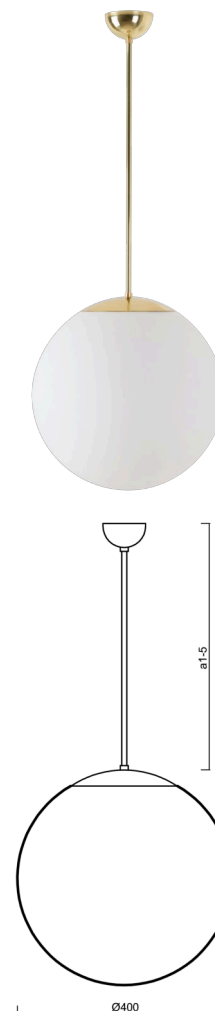

ADRIA P3

LED-5L06E600Z11/096/a4 MS DALI 3K#

WWW.OSMONT.CZ

ADRIA P3

Product code: ADR60098

Type: LED-5L06E600Z11/096/a4 MS DALI 3K#

Short description of the luminaire: Brass pendant LED light DALI with TRIPLEX OPAL glass shade.

Technical

| | |
|------------------------------|--------------------------------|
| Types of luminaires | Dimmable |
| Mounting type | Suspended - rod |
| Base material | brass |
| Shade material | three-layer glass TRIPLEX OPAL |
| Base color | polished brass |
| Shade color | white |
| Holding the shade | steel holder |
| Mounting location | ceiling |
| Width | 400 mm |
| Length | 400 mm |
| Height | 400 mm |
| Diameter | ø 400 mm |
| Hinge length | 800 mm |
| mounting holes (diameter) | none |
| Installation wire (diameter) | none |
| Energy Class | D |
| Impact strength | IK01 |
| Operating temperature | from -20°C to +30°C |

Electric

| | |
|-------------------------------------|-----------|
| Power consumption | 27 W |
| Ingress Protection | IP40 |
| Socket | LED modul |
| terminal block | none |
| Automatic circuit breaker type B10A | 31 pcs |
| Automatic circuit breaker type B16A | 50 pcs |
| Automatic circuit breaker type C10A | 52 pcs |
| Automatic circuit breaker type C16A | 85 pcs |

Luminous

| | |
|-----------------------------|--------------|
| Lum. flux of luminaire | 3910 lm |
| Lum. flux of light source | 4440 lm |
| Luminaire efficacy | 144 lm/W |
| Temperature | 3000 K |
| Rated life time LED L80/B10 | 100000 hours |
| CRI | Ra80 |
| MacAdam | 3 |
| Blue light hazard | Risk group 0 |