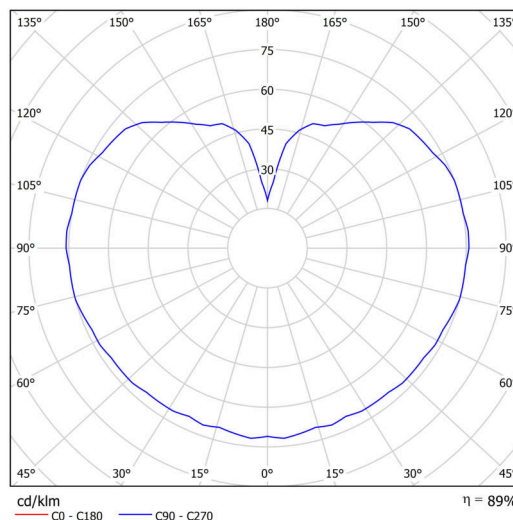

ADRIA P3

Product code: ADR60098

Type: LED-5L06E600Z11/096/a4 MS DALI 3K#

Short description of the luminaire: Brass pendant LED light DALI with TRIPLEX OPAL glass shade.

Technical

Types of luminaires	Dimmable
Mounting type	Suspended - rod
Base material	brass
Shade material	three-layer glass TRIPLEX OPAL
Base color	polished brass
Shade color	white
Holding the shade	steel holder
Mounting location	ceiling
Width	400 mm
Length	400 mm
Height	400 mm
Diameter	ø 400 mm
Hinge length	800 mm
mounting holes (diameter)	none
Installation wire (diameter)	none
Energy Class	D
Impact strength	IK01
Operating temperature	from -20°C to +30°C

Electric

Power consumption	27 W
Ingress Protection	IP40
Socket	LED modul
terminal block	none
Automatic circuit breaker type B10A	31 pcs
Automatic circuit breaker type B16A	50 pcs
Automatic circuit breaker type C10A	52 pcs
Automatic circuit breaker type C16A	85 pcs

Luminous

Lum. flux of luminaire	3910 lm
Lum. flux of light source	4440 lm
Luminaire efficacy	144 lm/W
Temperature	3000 K
Rated life time LED L80/B10	100000 hours
CRI	Ra80
MacAdam	3
Blue light hazard	Risk group 0

Eulum data for calculation programs are available at www.osmont.cz.