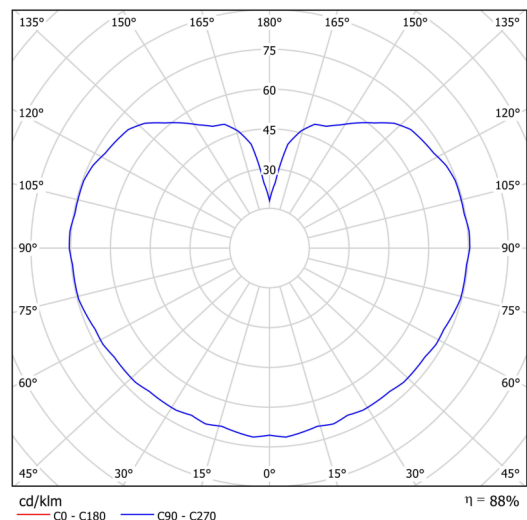

ADRIA P2A

Product code: ADR50543

Type: LED-5L06E300Z11/093/L80 NB 4K#

Short description of the luminaire: Stainless steel brushed | pendant LED light ON/OFF | TRIPLEX OPAL hand blown glass shade | rod pendant 80 cm |

Technical data

Types of luminaires	Classic on/off
Mounting type	Suspended - rod
Base material	stainless steel steel
Shade material	three-layer glass TRIPLEX OPAL
Base color	brushed stainless steel
Shade color	white
Holding the shade	steel holder
Mounting location	ceiling
Width	250 mm
Length	250 mm
Height	250 mm
Diameter	ø 250 mm
Suspension length	800 mm
mounting holes (diameter)	none
Energy Class	D
Impact strength	IK01
Operating temperature	from -20°C to +30°C

Electrical data

Power consumption	14 W
Ingress Protection	IP40
Socket	LED modul
terminal block	none

Luminous data

Lum. flux of luminaire	2090 lm
Lum. flux of light source	2380 lm
Chromaticity temperature	4000 K
Rated life time LED L80/B10	100000 hours
CRI	Ra80
MacAdam	3
Blue light hazard	Risk group 0

Eulum data for calculation programs are available at www.osmont.cz.