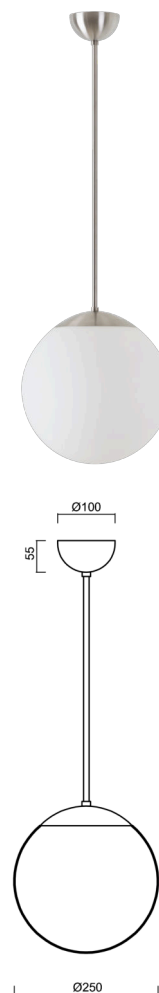

ADRIA P2A

Product code: ADR50542

Type: LED-5L06E300Z11/093/L60 NB 4K#

Short description of the luminaire: Stainless steel brushed | pendant LED light ON/OFF | TRIPLEX OPAL hand blown glass shade | rod pendant 60 cm |

Technical data

Types of luminaires	Classic on/off
Mounting type	Suspended - rod
Base material	stainless steel steel
Shade material	three-layer glass TRIPLEX OPAL
Base color	brushed stainless steel
Shade color	white
Holding the shade	steel holder
Mounting location	ceiling
Width	250 mm
Length	250 mm
Height	250 mm
Diameter	ø 250 mm
Suspension length	600 mm
mounting holes (diameter)	none
Energy Class	D
Impact strength	IK01
Operating temperature	from -20°C to +30°C

Electrical data

Power consumption	14 W
Ingress Protection	IP40
Socket	LED modul
terminal block	none

Luminous data

Lum. flux of luminaire	2090 lm
Lum. flux of light source	2380 lm
Chromaticity temperature	4000 K
Rated life time LED L80/B10	100000 hours
CRI	Ra80
MacAdam	3
Blue light hazard	Risk group 0

Eulum data for calculation programs are available at www.osmont.cz.