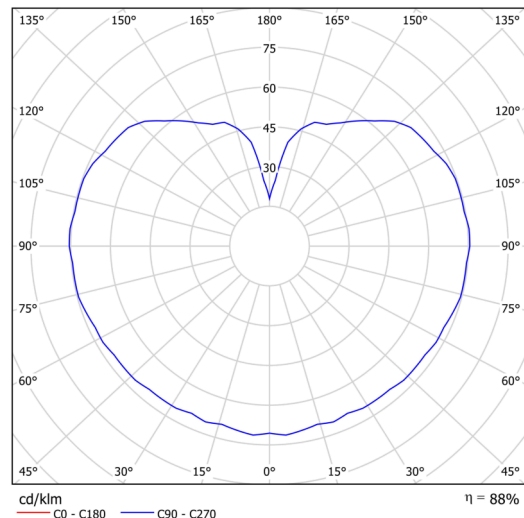

ADRIA P2A

Product code: ADR50533

Type: LED-5L06E300Z11/093/L80 NL 4K#

Short description of the luminaire: Stainless steel polished | pendant LED light ON/OFF | TRIPLEX OPAL hand blown glass shade | rod pendant 80 cm |

Technical data

Types of luminaires	Classic on/off
Mounting type	Suspended - rod
Base material	stainless steel steel
Shade material	three-layer glass TRIPLEX OPAL
Base color	polished stainless steel
Shade color	white
Holding the shade	steel holder
Mounting location	ceiling
Width	250 mm
Length	250 mm
Height	250 mm
Diameter	ø 250 mm
Suspension length	800 mm
mounting holes (diameter)	none
Energy Class	D
Impact strength	IK01
Operating temperature	from -20°C to +30°C

Electrical data

Power consumption	14 W
Ingress Protection	IP40
Socket	LED modul
terminal block	none

Luminous data

Lum. flux of luminaire	2090 lm
Lum. flux of light source	2380 lm
Chromaticity temperature	4000 K
Rated life time LED L80/B10	100000 hours
CRI	Ra80
MacAdam	3
Blue light hazard	Risk group 0

Eulum data for calculation programs are available at www.osmont.cz.