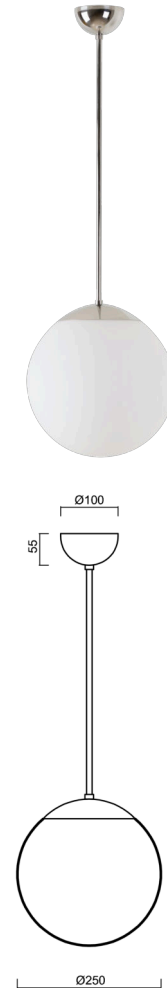

ADRIA P2A

Product code: ADR50533

Type: LED-5L06E300Z11/093/L80 NL 4K#

Short description of the luminaire: Stainless steel polished | pendant LED light ON/OFF | TRIPLEX OPAL hand blown glass shade | rod pendant 80 cm |

Technical data

Types of luminaires	Classic on/off
Mounting type	Suspended - rod
Base material	stainless steel steel
Shade material	three-layer glass TRIPLEX OPAL
Base color	polished stainless steel
Shade color	white
Holding the shade	steel holder
Mounting location	ceiling
Width	250 mm
Length	250 mm
Height	250 mm
Diameter	ø 250 mm
Suspension length	800 mm
mounting holes (diameter)	none
Energy Class	D
Impact strength	IK01
Operating temperature	from -20°C to +30°C

Electrical data

Power consumption	14 W
Ingress Protection	IP40
Socket	LED modul
terminal block	none

Luminous data

Lum. flux of luminaire	2090 lm
Lum. flux of light source	2380 lm
Chromaticity temperature	4000 K
Rated life time LED L80/B10	100000 hours
CRI	Ra80
MacAdam	3
Blue light hazard	Risk group 0

Eulum data for calculation programs are available at www.osmont.cz.