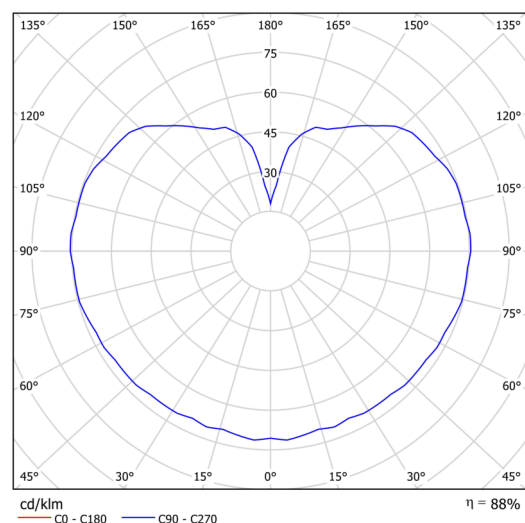

ADRIA P2A

Product code: ADR50531

Type: Private: LED-5L06E300Z11/093/L40 NL 4K#

Short description of the luminaire: Stainless steel polished | pendant LED light ON/OFF | TRIPLEX OPAL hand blown glass shade | rod pendant 40 cm |

Technical data

Types of luminaires	Classic on/off
Mounting type	Suspended - rod
Base material	stainless steel steel
Shade material	three-layer glass TRIPLEX OPAL
Base color	polished stainless steel
Shade color	white
Holding the shade	steel holder
Mounting location	ceiling
Width	250 mm
Length	250 mm
Height	250 mm
Diameter	ø 250 mm
Suspension length	400 mm
mounting holes (diameter)	none
Energy Class	D
Impact strength	IK01
Operating temperature	from -20°C to +30°C

Electrical data

Power consumption	14 W
Ingress Protection	IP40
Socket	LED modul
terminal block	none

Luminous data

Lum. flux of luminaire	2090 lm
Lum. flux of light source	2380 lm
Chromaticity temperature	4000 K
Rated life time LED L80/B10	100000 hours
CRI	Ra80
MacAdam	3
Blue light hazard	Risk group 0

Eulum data for calculation programs are available at www.osmont.cz.