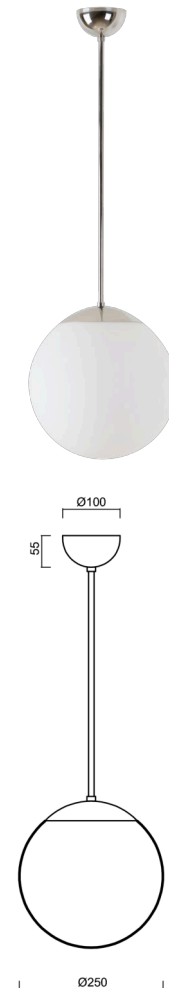

ADRIA P2A

Product code: ADR50531

Type: Private: LED-5L06E300Z11/093/L40 NL 4K#

Short description of the luminaire: Stainless steel polished | pendant LED light ON/OFF | TRIPLEX OPAL hand blown glass shade | rod pendant 40 cm |

Technical data

Types of luminaires	Classic on/off
Mounting type	Suspended - rod
Base material	stainless steel steel
Shade material	three-layer glass TRIPLEX OPAL
Base color	polished stainless steel
Shade color	white
Holding the shade	steel holder
Mounting location	ceiling
Width	250 mm
Length	250 mm
Height	250 mm
Diameter	ø 250 mm
Suspension length	400 mm
mounting holes (diameter)	none
Energy Class	D
Impact strength	IK01
Operating temperature	from -20°C to +30°C

Electrical data

Power consumption	14 W
Ingress Protection	IP40
Socket	LED modul
terminal block	none

Luminous data

Lum. flux of luminaire	2090 lm
Lum. flux of light source	2380 lm
Chromaticity temperature	4000 K
Rated life time LED L80/B10	100000 hours
CRI	Ra80
MacAdam	3
Blue light hazard	Risk group 0

Eulum data for calculation programs are available at www.osmont.cz.