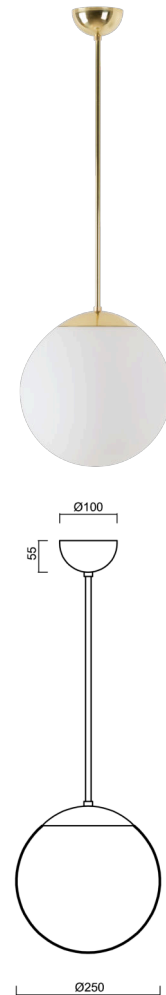

ADRIA P2A

Product code: ADR50523

Type: LED-5L06E300Z11/093/L80 MS 4K#

Short description of the luminaire: Brass polished | pendant LED light ON/OFF | TRIPLEX OPAL hand blown glass shade| rod pendant 80 cm |

Technical data

Types of luminaires	Classic on/off
Mounting type	Suspended - rod
Base material	brass
Shade material	three-layer glass TRIPLEX OPAL
Base color	polished brass
Shade color	white
Holding the shade	steel holder
Mounting location	ceiling
Width	250 mm
Length	250 mm
Height	250 mm
Diameter	ø 250 mm
Suspension length	800 mm
mounting holes (diameter)	none
Energy Class	D
Impact strength	IK01
Operating temperature	from -20°C to +30°C

Electrical data

Power consumption	14 W
Ingress Protection	IP40
Socket	LED modul
terminal block	none

Luminous data

Lum. flux of luminaire	2090 lm
Lum. flux of light source	2380 lm
Chromaticity temperature	4000 K
Rated life time LED L80/B10	100000 hours
CRI	Ra80
MacAdam	3
Blue light hazard	Risk group 0

Eulum data for calculation programs are available at www.osmont.cz.