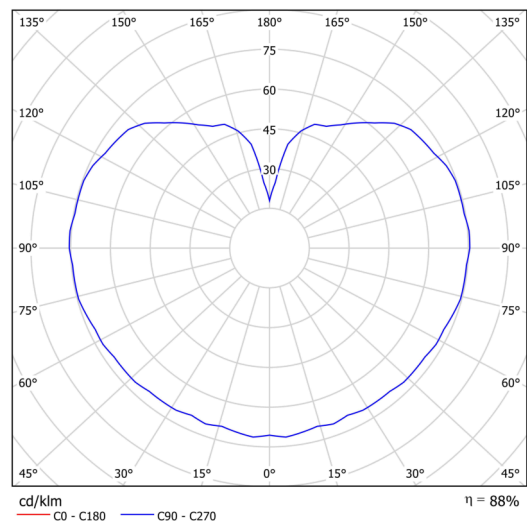

ADRIA P2A

Product code: ADR50523

Type: LED-5L06E300Z11/093/L80 MS 4K#

Short description of the luminaire: Brass polished | pendant LED light ON/OFF | TRIPLEX OPAL hand blown glass shade| rod pendant 80 cm |

Technical data

Types of luminaires	Classic on/off
Mounting type	Suspended - rod
Base material	brass
Shade material	three-layer glass TRIPLEX OPAL
Base color	polished brass
Shade color	white
Holding the shade	steel holder
Mounting location	ceiling
Width	250 mm
Length	250 mm
Height	250 mm
Diameter	ø 250 mm
Suspension length	800 mm
mounting holes (diameter)	none
Energy Class	D
Impact strength	IK01
Operating temperature	from -20°C to +30°C

Electrical data

Power consumption	14 W
Ingress Protection	IP40
Socket	LED modul
terminal block	none

Luminous data

Lum. flux of luminaire	2090 lm
Lum. flux of light source	2380 lm
Chromaticity temperature	4000 K
Rated life time LED L80/B10	100000 hours
CRI	Ra80
MacAdam	3
Blue light hazard	Risk group 0

Eulum data for calculation programs are available at www.osmont.cz.