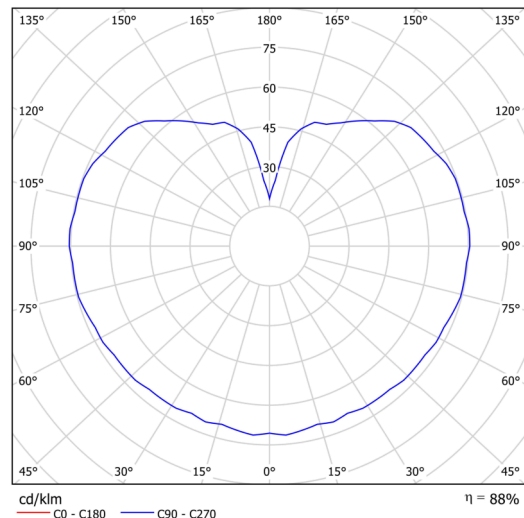

ADRIA P2A

Product code: ADR50518

Type: LED-5L06E300Z11/093/L80 C DALI 4K#

Short description of the luminaire: Black colour | pendant LED light DALI | TRIPLEX OPAL hand blown glass shade| rod pendant 80 cm |

Technical data

Types of luminaires	Dimmable
Mounting type	Suspended - rod
Base material	steel
Shade material	three-layer glass TRIPLEX OPAL
Base color	black Ral9005
Shade color	white
Holding the shade	steel holder
Mounting location	ceiling
Width	250 mm
Length	250 mm
Height	250 mm
Diameter	ø 250 mm
Suspension length	800 mm
mounting holes (diameter)	none
Energy Class	D
Impact strength	IK01
Operating temperature	from -20°C to +30°C

Electrical data

Power consumption	14 W
Ingress Protection	IP40
Socket	LED modul
terminal block	none

Luminous data

Lum. flux of luminaire	2090 lm
Lum. flux of light source	2380 lm
Chromaticity temperature	4000 K
Rated life time LED L80/B10	100000 hours
CRI	Ra80
MacAdam	3
Blue light hazard	Risk group 0

Eulum data for calculation programs are available at www.osmont.cz.