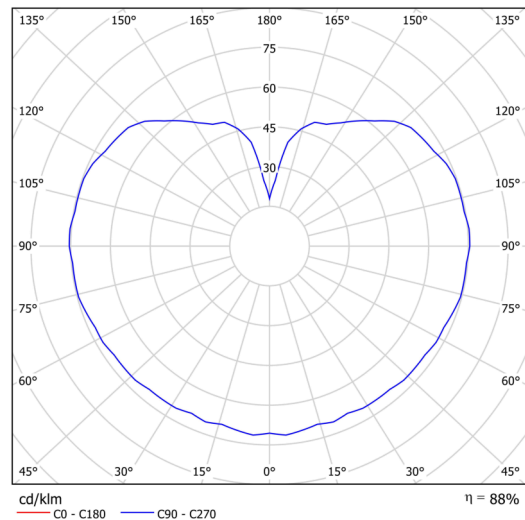

ADRIA P2A

Product code: ADR50516

Type: LED-5L06E300Z11/093/L40 C DALI 4K#

Short description of the luminaire: Black colour | pendant LED light DALI | TRIPLEX OPAL hand blown glass shade| rod pendant 40 cm |

Technical data

Types of luminaires	Dimmable
Mounting type	Suspended - rod
Base material	steel
Shade material	three-layer glass TRIPLEX OPAL
Base color	black Ral9005
Shade color	white
Holding the shade	steel holder
Mounting location	ceiling
Width	250 mm
Length	250 mm
Height	250 mm
Diameter	ø 250 mm
Suspension length	400 mm
mounting holes (diameter)	none
Energy Class	D
Impact strength	IK01
Operating temperature	from -20°C to +30°C

Electrical data

Power consumption	14 W
Ingress Protection	IP40
Socket	LED modul
terminal block	none

Luminous data

Lum. flux of luminaire	2090 lm
Lum. flux of light source	2380 lm
Chromaticity temperature	4000 K
Rated life time LED L80/B10	100000 hours
CRI	Ra80
MacAdam	3
Blue light hazard	Risk group 0

Eulum data for calculation programs are available at www.osmont.cz.