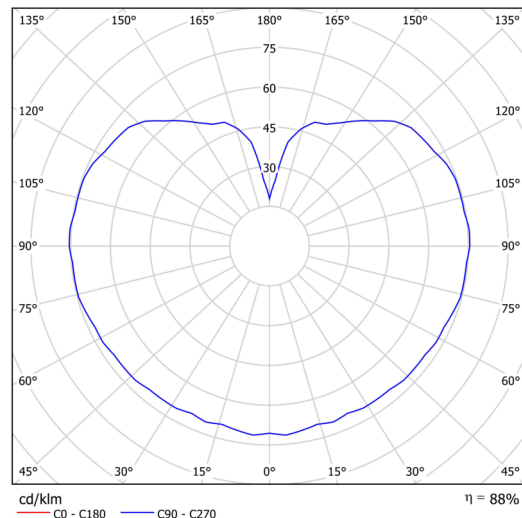

ADRIA P2A

Product code: ADR50511

Type: LED-5L06E300Z11/093/L40 C 4K#

Short description of the luminaire: Black colour | pendant LED light ON/OFF | TRIPLEX OPAL hand blown glass shade| rod pendant 40 cm |

Technical data

Types of luminaires	Classic on/off
Mounting type	Suspended - rod
Base material	steel
Shade material	three-layer glass TRIPLEX OPAL
Base color	black Ral9005
Shade color	white
Holding the shade	steel holder
Mounting location	ceiling
Width	250 mm
Length	250 mm
Height	250 mm
Diameter	ø 250 mm
Suspension length	400 mm
mounting holes (diameter)	none
Energy Class	D
Impact strength	IK01
Operating temperature	from -20°C to +30°C

Electrical data

Power consumption	14 W
Ingress Protection	IP40
Socket	LED modul
terminal block	none

Luminous data

Lum. flux of luminaire	2090 lm
Lum. flux of light source	2380 lm
Chromaticity temperature	4000 K
Rated life time LED L80/B10	100000 hours
CRI	Ra80
MacAdam	3
Blue light hazard	Risk group 0

Eulum data for calculation programs are available at www.osmont.cz.