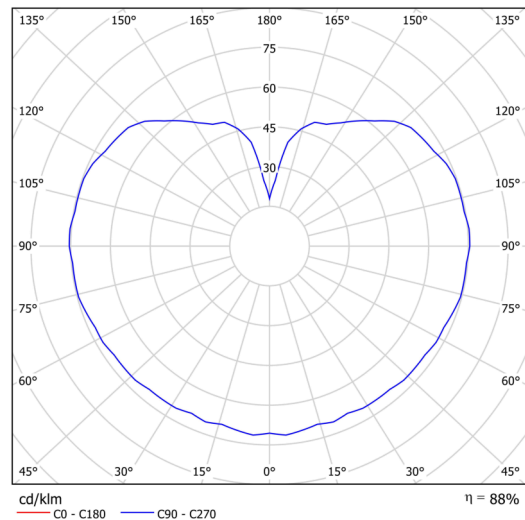

ADRIA P2A

Product code: ADR50041

Type: LED-5L06E300Z11/093/L40 NB 3K#

Short description of the luminaire: Stainless steel brushed | pendant LED light ON/OFF | TRIPLEX OPAL hand blown glass shade | rod pendant 40 cm |

Technical data

Types of luminaires	Classic on/off
Mounting type	Suspended - rod
Base material	stainless steel steel
Shade material	three-layer glass TRIPLEX OPAL
Base color	brushed stainless steel
Shade color	white
Holding the shade	steel holder
Mounting location	ceiling
Width	250 mm
Length	250 mm
Height	250 mm
Diameter	ø 250 mm
Suspension length	400 mm
mounting holes (diameter)	none
Energy Class	D
Impact strength	IK01
Operating temperature	from -20°C to +30°C

Electrical data

Power consumption	14 W
Ingress Protection	IP40
Socket	LED modul
terminal block	none

Luminous data

Lum. flux of luminaire	2010 lm
Lum. flux of light source	2280 lm
Chromaticity temperature	3000 K
Rated life time LED L80/B10	100000 hours
CRI	Ra80
MacAdam	3
Blue light hazard	Risk group 0

Eulum data for calculation programs are available at www.osmont.cz.