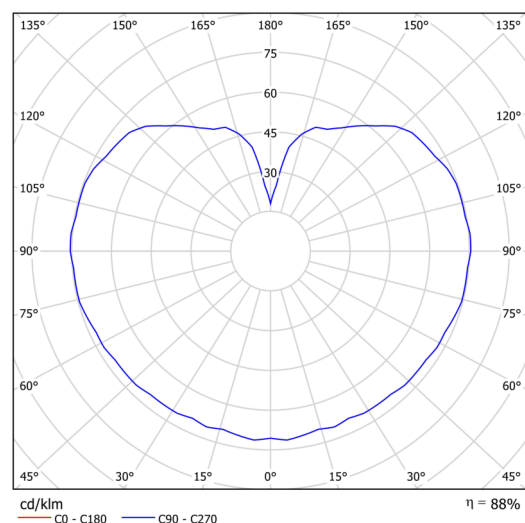

ADRIA P2A

Product code: ADR50040

Type: LED-5L06E300Z11/093/L20 NB 3K#

Short description of the luminaire: Stainless steel brushed | pendant LED light ON/OFF | TRIPLEX OPAL hand blown glass shade | rod pendant 20 cm |

Technical data

Types of luminaires	Classic on/off
Mounting type	Suspended - rod
Base material	stainless steel steel
Shade material	three-layer glass TRIPLEX OPAL
Base color	brushed stainless steel
Shade color	white
Holding the shade	steel holder
Mounting location	ceiling
Width	250 mm
Length	250 mm
Height	250 mm
Diameter	ø 250 mm
Suspension length	200 mm
mounting holes (diameter)	none
Energy Class	D
Impact strength	IK01
Operating temperature	from -20°C to +30°C

Electrical data

Power consumption	14 W
Ingress Protection	IP40
Socket	LED modul
terminal block	none

Luminous data

Lum. flux of luminaire	2010 lm
Lum. flux of light source	2280 lm
Chromaticity temperature	3000 K
Rated life time LED L80/B10	100000 hours
CRI	Ra80
MacAdam	3
Blue light hazard	Risk group 0

Eulum data for calculation programs are available at www.osmont.cz.