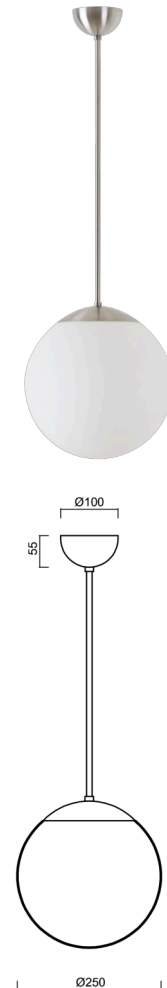

ADRIA P2A

Product code: ADR50040

Type: LED-5L06E300Z11/093/L20 NB 3K#

Short description of the luminaire: Stainless steel brushed | pendant LED light ON/OFF | TRIPLEX OPAL hand blown glass shade | rod pendant 20 cm |

Technical data

Types of luminaires	Classic on/off
Mounting type	Suspended - rod
Base material	stainless steel steel
Shade material	three-layer glass TRIPLEX OPAL
Base color	brushed stainless steel
Shade color	white
Holding the shade	steel holder
Mounting location	ceiling
Width	250 mm
Length	250 mm
Height	250 mm
Diameter	ø 250 mm
Suspension length	200 mm
mounting holes (diameter)	none
Energy Class	D
Impact strength	IK01
Operating temperature	from -20°C to +30°C

Electrical data

Power consumption	14 W
Ingress Protection	IP40
Socket	LED modul
terminal block	none

Luminous data

Lum. flux of luminaire	2010 lm
Lum. flux of light source	2280 lm
Chromaticity temperature	3000 K
Rated life time LED L80/B10	100000 hours
CRI	Ra80
MacAdam	3
Blue light hazard	Risk group 0

Eulum data for calculation programs are available at www.osmont.cz.