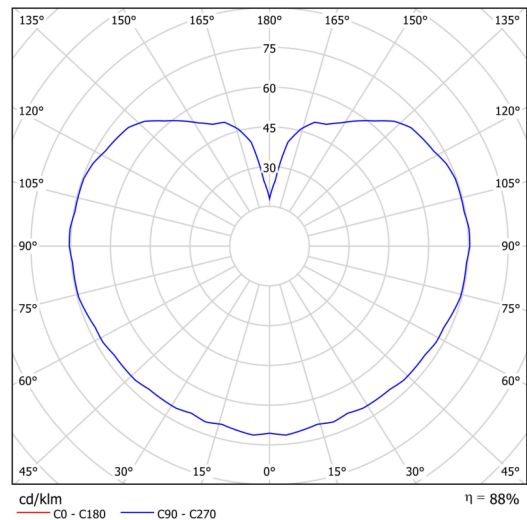

ADRIA P2A

Product code: ADR50023

Type: LED-5L06E300Z11/093/L80 MS 3K#

Short description of the luminaire: Brass polished | pendant LED light ON/OFF | TRIPLEX OPAL hand blown glass shade| rod pendant 80 cm |

Technical data

Types of luminaires	Classic on/off
Mounting type	Suspended - rod
Base material	brass
Shade material	three-layer glass TRIPLEX OPAL
Base color	polished brass
Shade color	white
Holding the shade	steel holder
Mounting location	ceiling
Width	250 mm
Length	250 mm
Height	250 mm
Diameter	ø 250 mm
Suspension length	800 mm
mounting holes (diameter)	none
Energy Class	D
Impact strength	IK01
Operating temperature	from -20°C to +30°C

Electrical data

Power consumption	14 W
Ingress Protection	IP40
Socket	LED modul
terminal block	none

Luminous data

Lum. flux of luminaire	2010 lm
Lum. flux of light source	2280 lm
Chromaticity temperature	3000 K
Rated life time LED L80/B10	100000 hours
CRI	Ra80
MacAdam	3
Blue light hazard	Risk group 0

Eulum data for calculation programs are available at www.osmont.cz.