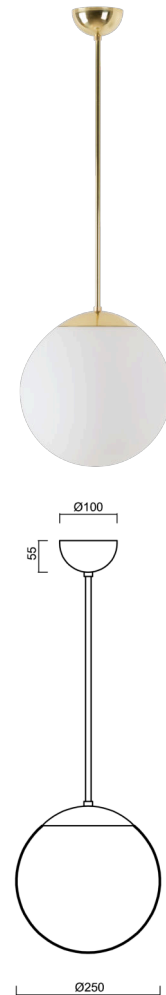

ADRIA P2A

Product code: ADR50023

Type: LED-5L06E300Z11/093/L80 MS 3K#

Short description of the luminaire: Brass polished | pendant LED light ON/OFF | TRIPLEX OPAL hand blown glass shade| rod pendant 80 cm |

Technical data

Types of luminaires	Classic on/off
Mounting type	Suspended - rod
Base material	brass
Shade material	three-layer glass TRIPLEX OPAL
Base color	polished brass
Shade color	white
Holding the shade	steel holder
Mounting location	ceiling
Width	250 mm
Length	250 mm
Height	250 mm
Diameter	ø 250 mm
Suspension length	800 mm
mounting holes (diameter)	none
Energy Class	D
Impact strength	IK01
Operating temperature	from -20°C to +30°C

Electrical data

Power consumption	14 W
Ingress Protection	IP40
Socket	LED modul
terminal block	none

Luminous data

Lum. flux of luminaire	2010 lm
Lum. flux of light source	2280 lm
Chromaticity temperature	3000 K
Rated life time LED L80/B10	100000 hours
CRI	Ra80
MacAdam	3
Blue light hazard	Risk group 0

Eulum data for calculation programs are available at www.osmont.cz.