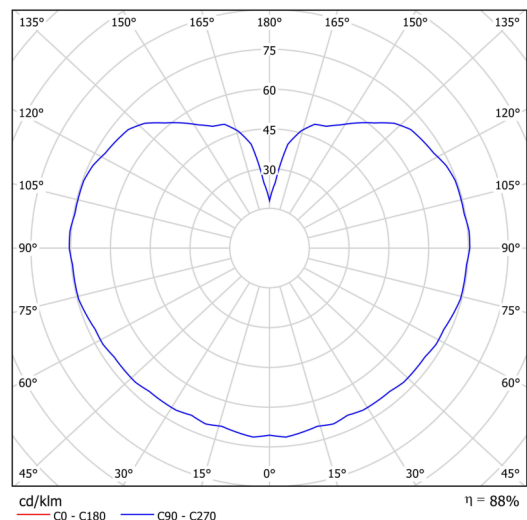

Technical data

Types of luminaires	Classic on/off
Mounting type	Suspended - rod
Base material	stainless steel steel
Shade material	three-layer glass TRIPLEX OPAL
Base color	brushed stainless steel
Shade color	white
Holding the shade	steel holder
Mounting location	ceiling
Width	250 mm
Length	250 mm
Height	250 mm
Diameter	ø 250 mm
Suspension length	400 mm
mounting holes (diameter)	none
Impact strength	IK01
Operating temperature	from -20°C to +30°C

Electrical data

Power consumption	25 W
Ingress Protection	IP40
Socket	E27
terminal block	none

Luminous data

Blue light hazard	Risk group 0
-------------------	--------------

Eulum data for calculation programs are available at www.osmont.cz.