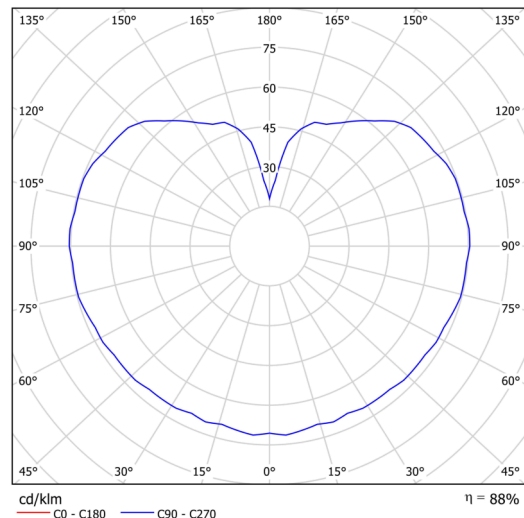

ADRIA P2A

Product code: ADR40038

Type: Z11/093/L100 NL*

Short description of the luminaire: Stainless steel polished | pendant E27 light ON/OFF | TRIPLEX OPAL hand blown glass shade | rod pendant 100 cm |

Technical data

Types of luminaires	Classic on/off
Mounting type	Suspended - rod
Base material	stainless steel steel
Shade material	three-layer glass TRIPLEX OPAL
Base color	polished stainless steel
Shade color	white
Holding the shade	steel holder
Mounting location	ceiling
Width	250 mm
Length	250 mm
Height	250 mm
Diameter	ø 250 mm
Suspension length	1000 mm
mounting holes (diameter)	none
Impact strength	IK01
Operating temperature	from -20°C to +30°C

Electrical data

Power consumption	25 W
Ingress Protection	IP40
Socket	E27
terminal block	none

Luminous data

Blue light hazard	Risk group 0

Eulum data for calculation programs are available at www.osmont.cz.