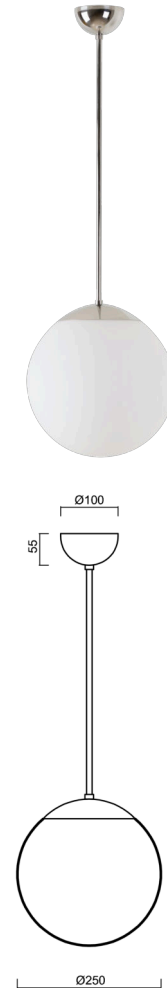

ADRIA P2A

Product code: ADR40038

Type: Z11/093/L100 NL*

Short description of the luminaire: Stainless steel polished | pendant E27 light ON/OFF | TRIPLEX OPAL hand blown glass shade | rod pendant 100 cm |

Technical data

Types of luminaires	Classic on/off
Mounting type	Suspended - rod
Base material	stainless steel steel
Shade material	three-layer glass TRIPLEX OPAL
Base color	polished stainless steel
Shade color	white
Holding the shade	steel holder
Mounting location	ceiling
Width	250 mm
Length	250 mm
Height	250 mm
Diameter	ø 250 mm
Suspension length	1000 mm
mounting holes (diameter)	none
Impact strength	IK01
Operating temperature	from -20°C to +30°C

Electrical data

Power consumption	25 W
Ingress Protection	IP40
Socket	E27
terminal block	none

Luminous data

Blue light hazard	Risk group 0

Eulum data for calculation programs are available at www.osmont.cz.