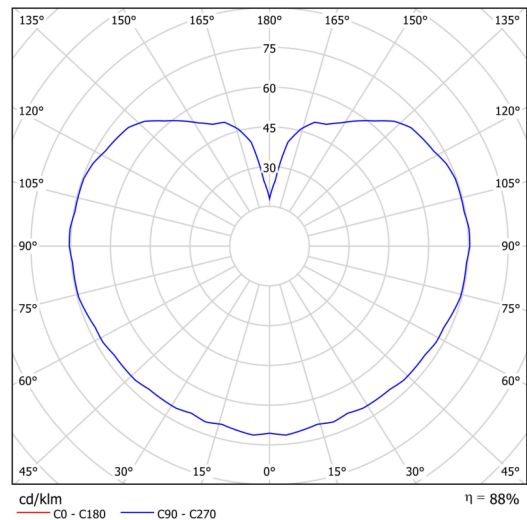

ADRIA P2A

Product code: ADR40026

Type: Z11/093/L80 MS*

Short description of the luminaire: Brass polished | pendant E27 light ON/OFF | TRIPLEX OPAL hand blown glass shade | rod pendant 80 cm |

Technical data

Types of luminaires	Classic on/off
Mounting type	Suspended - rod
Base material	brass
Shade material	three-layer glass TRIPLEX OPAL
Base color	polished brass
Shade color	white
Holding the shade	steel holder
Mounting location	ceiling
Width	250 mm
Length	250 mm
Height	250 mm
Diameter	ø 250 mm
Suspension length	800 mm
mounting holes (diameter)	none
Impact strength	IK01
Operating temperature	from -20°C to +30°C

Electrical data

Power consumption	25 W
Ingress Protection	IP40
Socket	E27
terminal block	none

Luminous data

Blue light hazard	Risk group 0

Eulum data for calculation programs are available at www.osmont.cz.