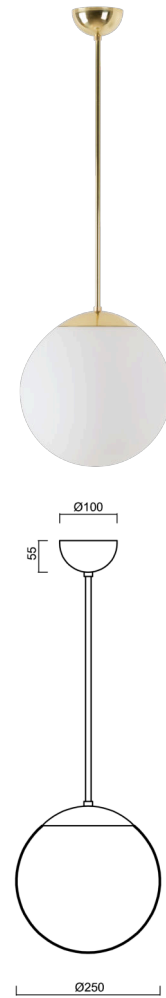

ADRIA P2A

Product code: ADR40026

Type: Z11/093/L80 MS*

Short description of the luminaire: Brass polished | pendant E27 light ON/OFF | TRIPLEX OPAL hand blown glass shade | rod pendant 80 cm |

Technical data

Types of luminaires	Classic on/off
Mounting type	Suspended - rod
Base material	brass
Shade material	three-layer glass TRIPLEX OPAL
Base color	polished brass
Shade color	white
Holding the shade	steel holder
Mounting location	ceiling
Width	250 mm
Length	250 mm
Height	250 mm
Diameter	ø 250 mm
Suspension length	800 mm
mounting holes (diameter)	none
Impact strength	IK01
Operating temperature	from -20°C to +30°C

Electrical data

Power consumption	25 W
Ingress Protection	IP40
Socket	E27
terminal block	none

Luminous data

Blue light hazard	Risk group 0

Eulum data for calculation programs are available at www.osmont.cz.