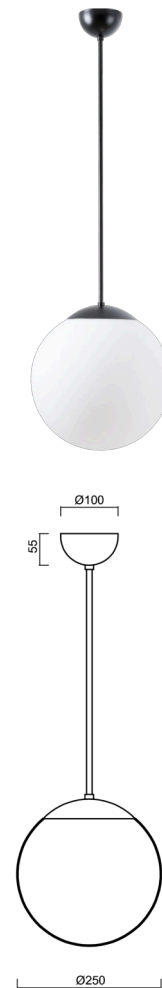

ADRIA P2A

Product code: ADR40016

Type: Z11/093/L80 C*

Short description of the luminaire: Black colour | pendant E27 light ON/OFF | TRIPLEX OPAL hand blown glass shade | rod pendant 80 cm |

Technical data

Types of luminaires	Classic on/off
Mounting type	Suspended - rod
Base material	steel
Shade material	three-layer glass TRIPLEX OPAL
Base color	black Ral9005
Shade color	white
Holding the shade	steel holder
Mounting location	ceiling
Width	250 mm
Length	250 mm
Height	250 mm
Diameter	ø 250 mm
Suspension length	800 mm
mounting holes (diameter)	none
Impact strength	IK01
Operating temperature	from -20°C to +30°C

Electrical data

Power consumption	25 W
Ingress Protection	IP40
Socket	E27
terminal block	none

Luminous data

Blue light hazard	Risk group 0

Eulum data for calculation programs are available at www.osmont.cz.