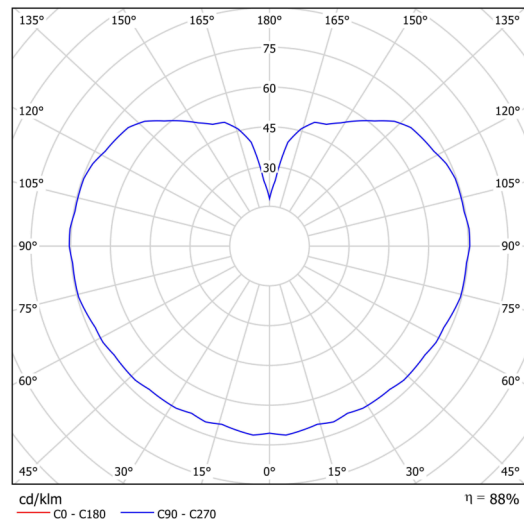

ADRIA P2 HP

Product code: ADR50578

Type: LED-5L06E700Z11/094/L80 B DALI 4K#

Short description of the luminaire: White colour | pendant high-power LED light DALI | TRIPLEX OPAL hand blown glass shade | rod pendant 80 cm |

Technical data

Types of luminaires	Dimmable
Mounting type	Suspended - rod
Base material	steel
Shade material	three-layer glass TRIPLEX OPAL
Base color	white Ral9003
Shade color	white
Holding the shade	steel holder
Mounting location	ceiling
Width	300 mm
Length	300 mm
Height	300 mm
Diameter	ø 300 mm
Suspension length	800 mm
mounting holes (diameter)	none
Energy Class	D
Impact strength	IK01
Operating temperature	from -20°C to +30°C

Electrical data

Power consumption	33 W
Ingress Protection	IP40
Socket	LED modul
terminal block	none

Luminous data

Lum. flux of luminaire	4590 lm
Lum. flux of light source	5220 lm
Chromaticity temperature	4000 K
Rated life time LED L80/B10	100000 hours
CRI	Ra80
MacAdam	3
Blue light hazard	Risk group 0

Eulum data for calculation programs are available at www.osmont.cz.