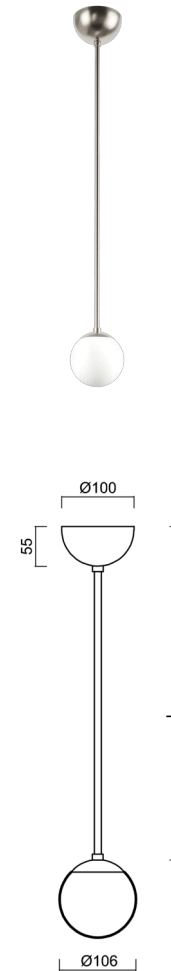

ADRIA P1A

Product code: ADR50941

Type: LED-1L77E500Z11/090/L60 NB 4K#

Short description of the luminaire: Stainless steel brushed | pendant LED light ON/OFF | TRIPLEX OPAL hand blown glass shade | rod pendant 60 cm |

Technical data

Types of luminaires	Classic on/off
Mounting type	Suspended - rod
Base material	stainless steel steel
Shade material	three-layer glass TRIPLEX OPAL
Base color	brushed stainless steel
Shade color	white
Holding the shade	steel holder
Mounting location	ceiling
Width	106 mm
Length	106 mm
Height	106 mm
Diameter	ø 106 mm
Suspension length	600 mm
mounting holes (diameter)	none
Energy Class	D
Impact strength	IK01
Operating temperature	from -20°C to +30°C

Electrical data

Power consumption	3 W
Ingress Protection	IP40
Socket	LED modul
terminal block	none

Luminous data

Lum. flux of luminaire	460 lm
Lum. flux of light source	520 lm
Chromaticity temperature	4000 K
Rated life time LED L80/B10	100000 hours
CRI	Ra80
MacAdam	3
Blue light hazard	Risk group 0

Eulum data for calculation programs are available at www.osmont.cz.