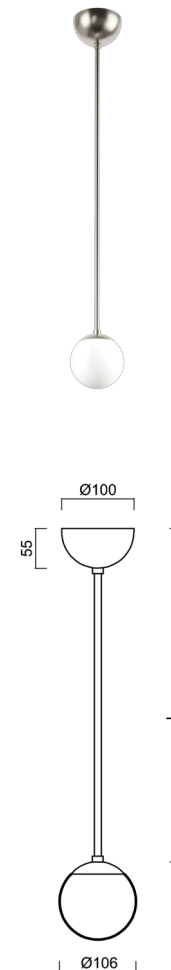

ADRIA P1A

Product code: ADR50940

Type: LED-1L77E500Z11/090/L40 NB 4K#

Short description of the luminaire: Stainless steel brushed | pendant LED light ON/OFF | TRIPLEX OPAL hand blown glass shade | rod pendant 40 cm |

Technical data

Types of luminaires	Classic on/off
Mounting type	Suspended - rod
Base material	stainless steel steel
Shade material	three-layer glass TRIPLEX OPAL
Base color	brushed stainless steel
Shade color	white
Holding the shade	steel holder
Mounting location	ceiling
Width	106 mm
Length	106 mm
Height	106 mm
Diameter	ø 106 mm
Suspension length	400 mm
mounting holes (diameter)	none
Energy Class	D
Impact strength	IK01
Operating temperature	from -20°C to +30°C

Electrical data

Power consumption	3 W
Ingress Protection	IP40
Socket	LED modul
terminal block	none

Luminous data

Lum. flux of luminaire	460 lm
Lum. flux of light source	520 lm
Chromaticity temperature	4000 K
Rated life time LED L80/B10	100000 hours
CRI	Ra80
MacAdam	3
Blue light hazard	Risk group 0

Eulum data for calculation programs are available at www.osmont.cz.