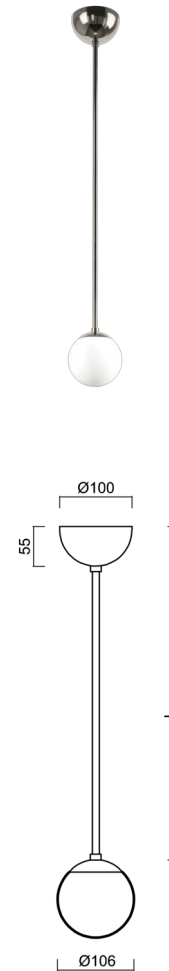

ADRIA P1A

Product code: ADR50937

Type: LED-1L77E500Z11/090/L80 NL 4K#

Short description of the luminaire: Stainless steel polished | pendant LED light ON/OFF | TRIPLEX OPAL hand blown glass shade | rod pendant 80 cm |

Technical data

Types of luminaires	Classic on/off
Mounting type	Suspended - rod
Base material	stainless steel steel
Shade material	three-layer glass TRIPLEX OPAL
Base color	polished stainless steel
Shade color	white
Holding the shade	steel holder
Mounting location	ceiling
Width	106 mm
Length	106 mm
Height	106 mm
Diameter	ø 106 mm
Suspension length	800 mm
mounting holes (diameter)	none
Energy Class	D
Impact strength	IK01
Operating temperature	from -20°C to +30°C

Electrical data

Power consumption	3 W
Ingress Protection	IP40
Socket	LED modul
terminal block	none

Luminous data

Lum. flux of luminaire	460 lm
Lum. flux of light source	520 lm
Chromaticity temperature	4000 K
Rated life time LED L80/B10	100000 hours
CRI	Ra80
MacAdam	3
Blue light hazard	Risk group 0

Eulum data for calculation programs are available at www.osmont.cz.