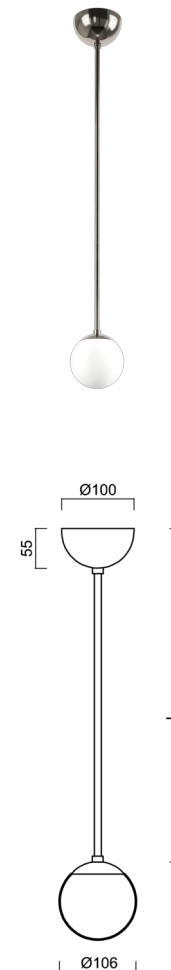

ADRIA P1A

Product code: ADR50936

Type: LED-1L77E500Z11/090/L60 NL 4K#

Short description of the luminaire: Stainless steel polished | pendant LED light ON/OFF | TRIPLEX OPAL hand blown glass shade | rod pendant 60 cm |

Technical data

Types of luminaires	Classic on/off
Mounting type	Suspended - rod
Base material	stainless steel steel
Shade material	three-layer glass TRIPLEX OPAL
Base color	polished stainless steel
Shade color	white
Holding the shade	steel holder
Mounting location	ceiling
Width	106 mm
Length	106 mm
Height	106 mm
Diameter	ø 106 mm
Suspension length	600 mm
mounting holes (diameter)	none
Energy Class	D
Impact strength	IK01
Operating temperature	from -20°C to +30°C

Electrical data

Power consumption	3 W
Ingress Protection	IP40
Socket	LED modul
terminal block	none

Luminous data

Lum. flux of luminaire	460 lm
Lum. flux of light source	520 lm
Chromaticity temperature	4000 K
Rated life time LED L80/B10	100000 hours
CRI	Ra80
MacAdam	3
Blue light hazard	Risk group 0

Eulum data for calculation programs are available at www.osmont.cz.