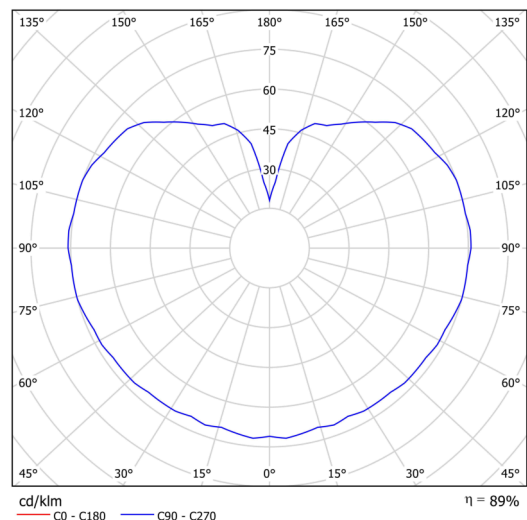

ADRIA P1A

Product code: ADR50934

Type: LED-1L77E500Z11/090/L20 NL 4K#

Short description of the luminaire: Stainless steel polished | pendant LED light ON/OFF | TRIPLEX OPAL hand blown glass shade | rod pendant 200 cm |

Technical data

Types of luminaires	Classic on/off
Mounting type	Suspended - rod
Base material	stainless steel steel
Shade material	three-layer glass TRIPLEX OPAL
Base color	polished stainless steel
Shade color	white
Holding the shade	steel holder
Mounting location	ceiling
Width	106 mm
Length	106 mm
Height	106 mm
Diameter	ø 106 mm
Suspension length	200 mm
mounting holes (diameter)	none
Energy Class	D
Impact strength	IK01
Operating temperature	from -20°C to +30°C

Electrical data

Power consumption	3 W
Ingress Protection	IP40
Socket	LED modul
terminal block	none

Luminous data

Lum. flux of luminaire	460 lm
Lum. flux of light source	520 lm
Chromaticity temperature	4000 K
Rated life time LED L80/B10	100000 hours
CRI	Ra80
MacAdam	3
Blue light hazard	Risk group 0

Eulum data for calculation programs are available at www.osmont.cz.