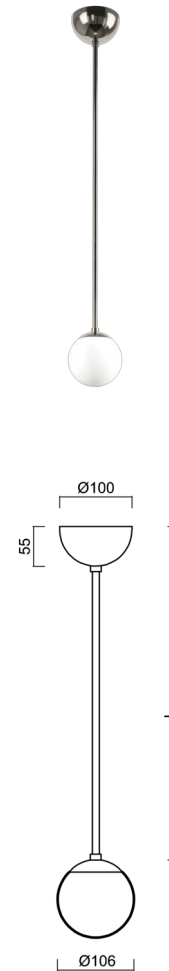

ADRIA P1A

Product code: ADR50934

Type: LED-1L77E500Z11/090/L20 NL 4K#

Short description of the luminaire: Stainless steel polished | pendant LED light ON/OFF | TRIPLEX OPAL hand blown glass shade | rod pendant 200 cm |

Technical data

Types of luminaires	Classic on/off
Mounting type	Suspended - rod
Base material	stainless steel steel
Shade material	three-layer glass TRIPLEX OPAL
Base color	polished stainless steel
Shade color	white
Holding the shade	steel holder
Mounting location	ceiling
Width	106 mm
Length	106 mm
Height	106 mm
Diameter	ø 106 mm
Suspension length	200 mm
mounting holes (diameter)	none
Energy Class	D
Impact strength	IK01
Operating temperature	from -20°C to +30°C

Electrical data

Power consumption	3 W
Ingress Protection	IP40
Socket	LED modul
terminal block	none

Luminous data

Lum. flux of luminaire	460 lm
Lum. flux of light source	520 lm
Chromaticity temperature	4000 K
Rated life time LED L80/B10	100000 hours
CRI	Ra80
MacAdam	3
Blue light hazard	Risk group 0

Eulum data for calculation programs are available at www.osmont.cz.