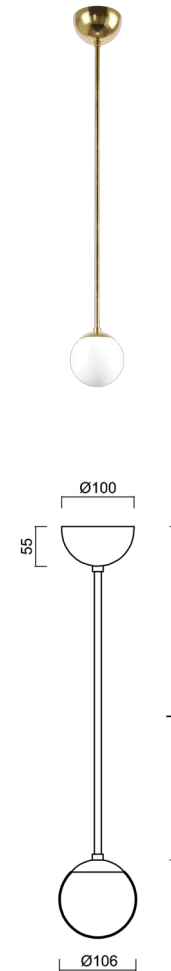

ADRIA P1A

Product code: ADR50932

Type: LED-1L77E500Z11/090/L80 MS 4K#

Short description of the luminaire: Brass polished | pendant LED light ON/OFF | TRIPLEX OPAL hand blown glass shade| rod pendant 80 cm |

Technical data

Types of luminaires	Classic on/off
Mounting type	Suspended - rod
Base material	brass
Shade material	three-layer glass TRIPLEX OPAL
Base color	polished brass
Shade color	white
Holding the shade	steel holder
Mounting location	ceiling
Width	106 mm
Length	106 mm
Height	106 mm
Diameter	ø 106 mm
Suspension length	800 mm
mounting holes (diameter)	none
Energy Class	D
Impact strength	IK01
Operating temperature	from -20°C to +30°C

Electrical data

Power consumption	3 W
Ingress Protection	IP40
Socket	LED modul
terminal block	none

Luminous data

Lum. flux of luminaire	460 lm
Lum. flux of light source	520 lm
Chromaticity temperature	4000 K
Rated life time LED L80/B10	100000 hours
CRI	Ra80
MacAdam	3
Blue light hazard	Risk group 0

Eulum data for calculation programs are available at www.osmont.cz.