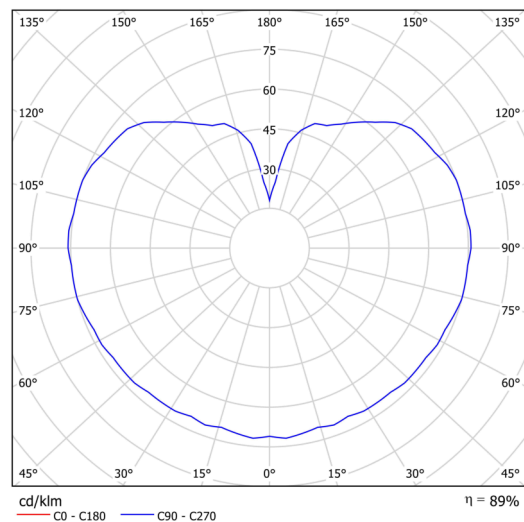

ADRIA P1A

Product code: ADR50932

Type: LED-1L77E500Z11/090/L80 MS 4K#

Short description of the luminaire: Brass polished | pendant LED light ON/OFF | TRIPLEX OPAL hand blown glass shade| rod pendant 80 cm |

Technical data

Types of luminaires	Classic on/off
Mounting type	Suspended - rod
Base material	brass
Shade material	three-layer glass TRIPLEX OPAL
Base color	polished brass
Shade color	white
Holding the shade	steel holder
Mounting location	ceiling
Width	106 mm
Length	106 mm
Height	106 mm
Diameter	ø 106 mm
Suspension length	800 mm
mounting holes (diameter)	none
Energy Class	D
Impact strength	IK01
Operating temperature	from -20°C to +30°C

Electrical data

Power consumption	3 W
Ingress Protection	IP40
Socket	LED modul
terminal block	none

Luminous data

Lum. flux of luminaire	460 lm
Lum. flux of light source	520 lm
Chromaticity temperature	4000 K
Rated life time LED L80/B10	100000 hours
CRI	Ra80
MacAdam	3
Blue light hazard	Risk group 0

Eulum data for calculation programs are available at www.osmont.cz.