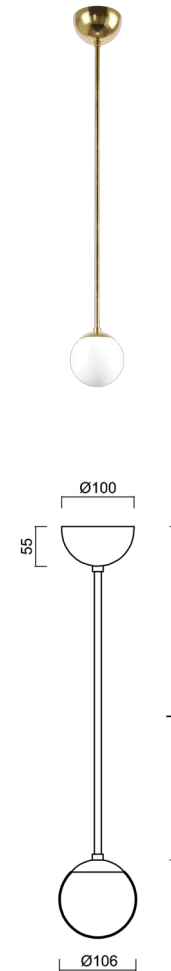

ADRIA P1A

Product code: ADR50930

Type: LED-1L77E500Z11/090/L40 MS 4K#

Short description of the luminaire: Brass polished | pendant LED light ON/OFF | TRIPLEX OPAL hand blown glass shade| rod pendant 40 cm |

Technical data

Types of luminaires	Classic on/off
Mounting type	Suspended - rod
Base material	brass
Shade material	three-layer glass TRIPLEX OPAL
Base color	polished brass
Shade color	white
Holding the shade	steel holder
Mounting location	ceiling
Width	106 mm
Length	106 mm
Height	106 mm
Diameter	ø 106 mm
Suspension length	400 mm
mounting holes (diameter)	none
Energy Class	D
Impact strength	IK01
Operating temperature	from -20°C to +30°C

Electrical data

Power consumption	3 W
Ingress Protection	IP40
Socket	LED modul
terminal block	none

Luminous data

Lum. flux of luminaire	460 lm
Lum. flux of light source	520 lm
Chromaticity temperature	4000 K
Rated life time LED L80/B10	100000 hours
CRI	Ra80
MacAdam	3
Blue light hazard	Risk group 0

Eulum data for calculation programs are available at www.osmont.cz.